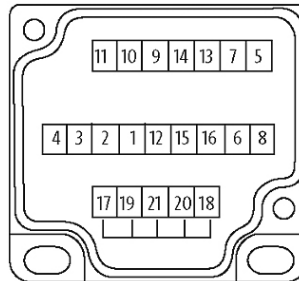

CAP BIG WITH PLUG. SCREW-TERM. 21-POLE

For use with 4-,6-,8-way d-box M12 5-pole

Cap for 4-, 6-, and 8-way distribution box, 5-pole
Screw plug-in terminals

Plastic housings with good resistance against chemicals and oils. The resistance to aggressive media should be individually tested for your application. Further details on request.

[Link to Product](#)**Illustration**

M12-Females 5-pole

free arrangeable, contact 1:1 on terminals

Product may differ from Image

Technical Data

| | |
|---------------|--|
| Total current | max. 2 × 8 A |
| Connection | Screw plug-in terminals: max. 1.5 mm ² (AWG 16) |

General data

| | |
|----------------------|---------------|
| Dimensions H × W × D | 33.5×48×68 mm |
|----------------------|---------------|

Commercial data

| | |
|-----------------------|---------------|
| country of origin | CZ |
| customs tariff number | 85369010 |
| EAN | 4048879058025 |
| eClass | 27143423 |
| Packaging unit | 1 |