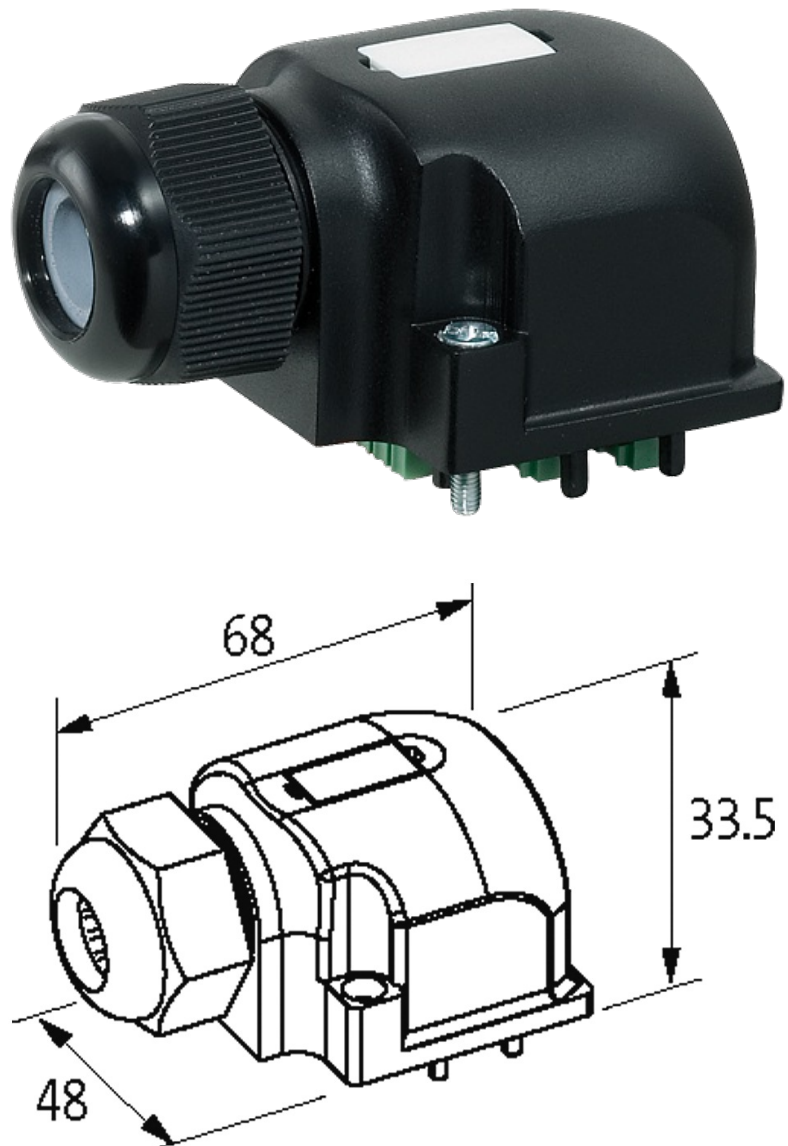

CAP BIG WITH PLUG. SCREW-TERM. 21-POLE

For use with 4-,6-,8-way d-box M12 5-pole

Cap for 4-, 6-, and 8-way distribution box, 5-pole
Screw plug-in terminals

Plastic housings with good resistance against chemicals and oils. The resistance to aggressive media should be individually tested for your application. Further details on request.

[Link to Product](#)**Illustration**

M12-Females 5-pole

free arrangeable, contact 1:1 on terminals

Product may differ from Image

Technical Data

| | |
|---------------|--|
| Total current | max. 2 × 8 A |
| Connection | Screw plug-in terminals: max. 1.5 mm ² (AWG 16) |

General data

| | |
|----------------------|---------------|
| Dimensions H × W × D | 33.5×48×68 mm |
|----------------------|---------------|

Commercial data

| | |
|-----------------------|---------------|
| country of origin | CZ |
| customs tariff number | 85369010 |
| EAN | 4048879058025 |
| eClass | 27143423 |
| Packaging unit | 1 |