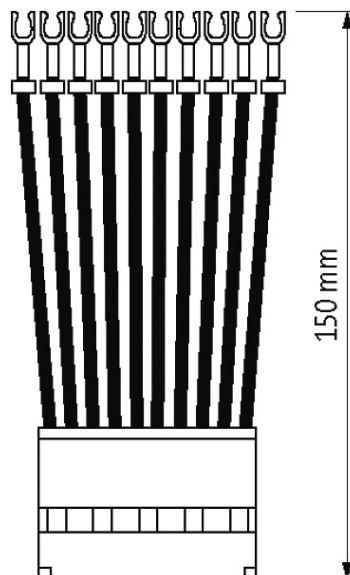

MASI00 CONNECTION CABLE

MASI00 connection cable, 0,15m, fork terminal ends

I/O cable 150 mm
with cable fork
MASI

[Link to Product](#)

Illustration

1	black	-
2	red	+
3	black	00
4	red	10
5	black	01
6	red	11
7	black	02
8	red	12
9	black	03
10	red	13

HE 14
(AWG22)

AS-Interface
55700

Product may differ from Image

Commercial data

country of origin	DE
customs tariff number	85444290
EAN	4048879046916
eClass	27061801
Packaging unit	1