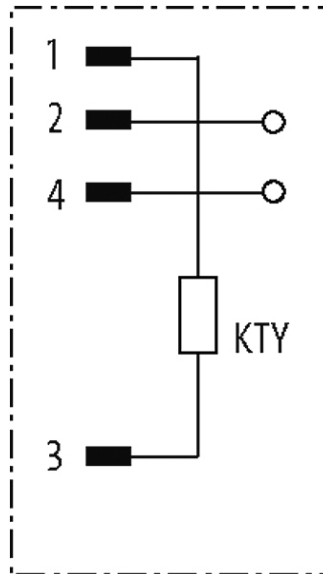

CUBE67 ACCESSORIES

Cold junction compensation plug M12 male 90°

M12

Male 90°

4-pole

Field-wireable

with integrated compensation

[Link to Product](#)**Illustration**

Male

Product may differ from Image

Approvals

General data

Dimensions H x W x D 60x20x20 mm

Commercial data

country of origin	DE
customs tariff number	85369010
EAN	4048879047913
eClass	27242692
Packaging unit	1