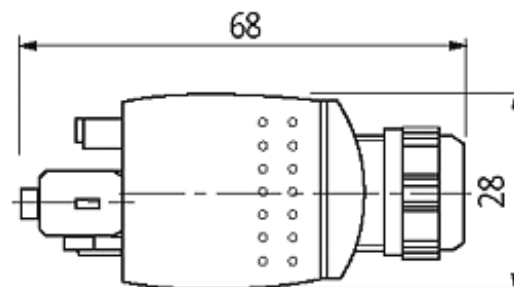

PUSHPULL SCRJ POF CONNECTOR

crimp contact version

[Link to Product](#)

Illustration

Height: 22.5 mm

Product may differ from Image

Commercial data

country of origin	DE
customs tariff number	85369010
EAN	4048879592581
eClass	27279220
Packaging unit	1