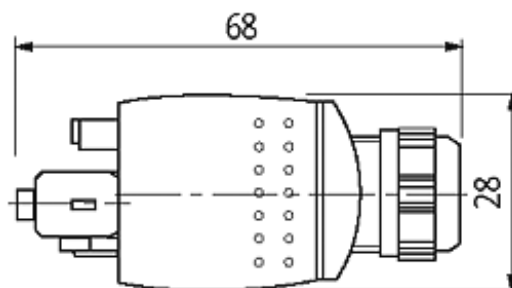

PUSHPULL SCRJ POF CONNECTOR

[Link to Product](#)

Illustration

Height: 22.5 mm

Product may differ from Image

Commercial data

country of origin	DE
customs tariff number	85366990
EAN	4048879432849
eClass	27279220
Packaging unit	1