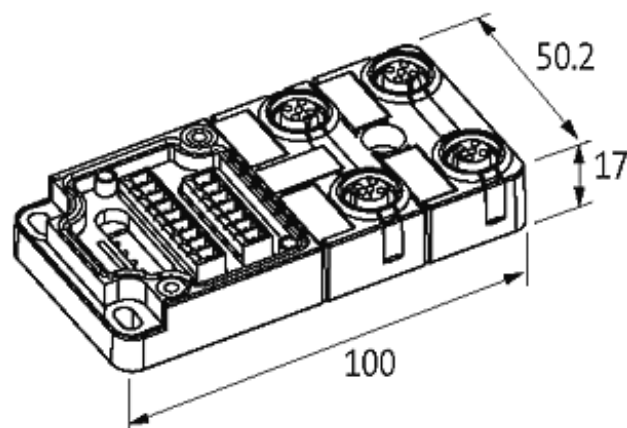

**EXACT12, 4XM12, 4 POLE BASIC HOUSING, W.O. LED'S**

Without homerun-cable

4-way, 4-pole  
without LED, up to 125 V AC/DC  
Screw plug-in terminals

Plastic housings with good resistance against chemicals and oils. The resistance to aggressive media should be individually tested for your application. Further details on request.

[Link to Product](#)**Illustration**

M12 Females 4-pole

Product may differ from Image

### Technical Data

Operating voltage	125 V AC/DC
Operating current per contact	max. 4 A
Total current	max. 8 A
Protection	IP65/IP67
Housing	Plastic, flame retardant