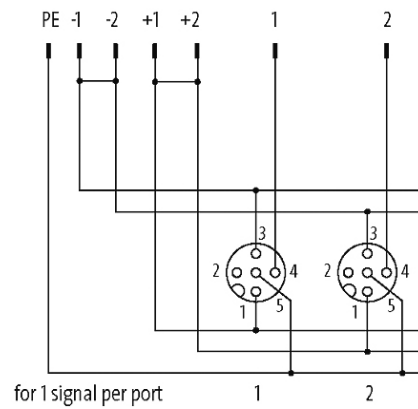

**EXACT12, 4XM12, 4 POLE BASIC HOUSING, W.O. LED'S**

Without homerun-cable

4-way, 4-pole  
without LED, up to 125 V AC/DC  
Screw plug-in terminals

Plastic housings with good resistance against chemicals and oils. The resistance to aggressive media should be individually tested for your application. Further details on request.

[Link to Product](#)**Illustration**

M12 Females 4-pole

Product may differ from Image

### Technical Data

Operating voltage	125 V AC/DC
Operating current per contact	max. 4 A
Total current	max. 8 A
Protection	IP65/IP67
Housing	Plastic, flame retardant