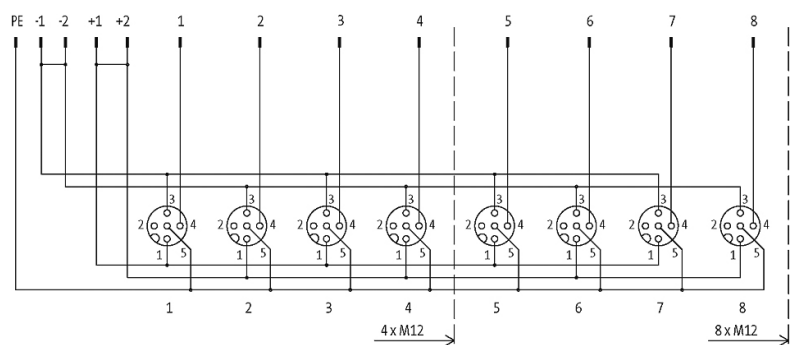

**EXACT12, 4XM12, 4 POLE BASIC HOUSING, W.O. LED'S**

Without homerun-cable

4-way, 4-pole  
without LED, up to 125 V AC/DC  
Screw plug-in terminals

Plastic housings with good resistance against chemicals and oils. The resistance to aggressive media should be individually tested for your application. Further details on request.

[Link to Product](#)**Illustration**

M12 Females 4-pole

Product may differ from Image