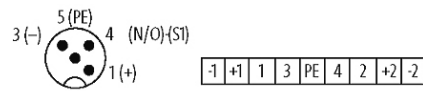

M12 Females 4-pole

Product may differ from Image

Approvals