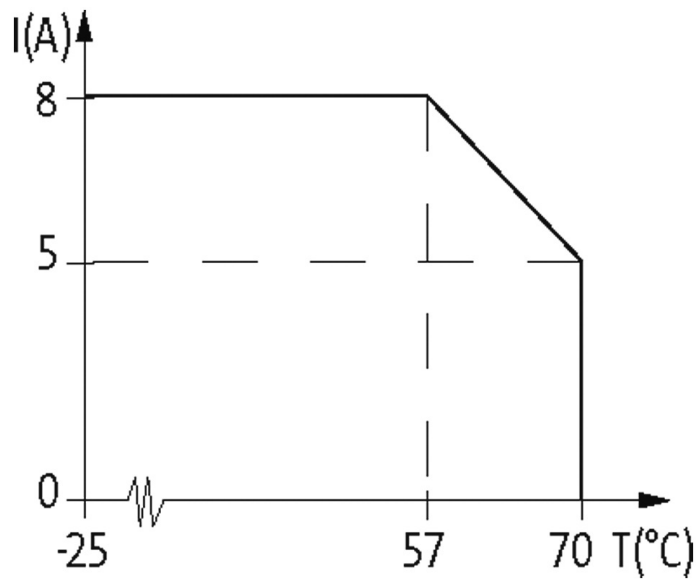

**EXACT12, 4XM12, 4 POLE BASIC HOUSING, W.O. LED'S**

Without homerun-cable

4-way, 4-pole  
without LED, up to 125 V AC/DC  
Screw plug-in terminals

Plastic housings with good resistance against chemicals and oils. The resistance to aggressive media should be individually tested for your application. Further details on request.

[Link to Product](#)**Illustration**

M12 Females 4-pole

Product may differ from Image

### Technical Data

Operating voltage	125 V AC/DC
Operating current per contact	max. 4 A
Total current	max. 8 A
Protection	IP65/IP67
Housing	Plastic, flame retardant