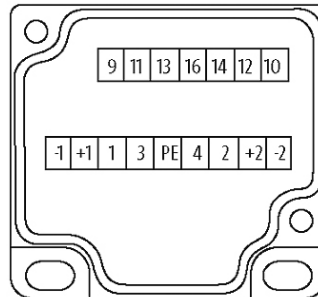

**CAP FOR D-BOX M12 4-WAY 5-POLE**

Pot.-sep. 15m PUR/PVC, 8x0,34+5X0.75

for 4-way distribution boxes, 5-pole  
PUR/PVC  
potentially separated  
15.0 m

Further cable lengths on request. Plastic housings with good resistance against chemicals and oils. The resistance to aggressive media should be individually tested for your application. Further details on request.

[Link to Product](#)**Illustration**

M12-Females 5-pole

Exact12

for 2 signals per port

Product may differ from Image

### Cables

Cable number	374
No./diameter of wires	8×0.34 + 5×0.75 mm <sup>2</sup>
Wire isolation	PVC
C-track properties	1.5 Mio.
Jacket Color	gray
Material (jacket)	PUR/PVC
Outer Ø	9.2 mm ±5%
Bend radius (fixed)	10 × outer Ø
Bend radius (moving)	12 × outer Ø
Temperature range (fixed)	-30...+80 °C
Temperature range (mobile)	-30...+80 °C
Color (jacket)	gray