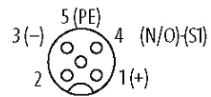

M12-Females 5-pole