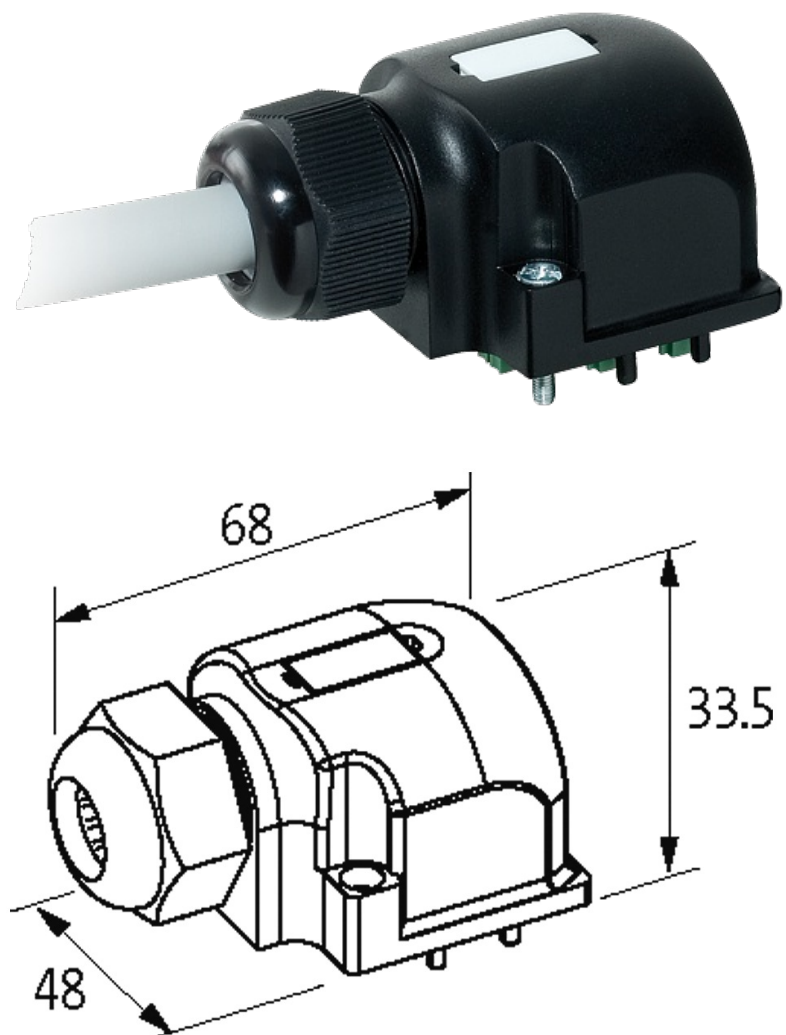

**CAP FOR D-BOX M12 4-WAY 5-POLE**

Pot.-sep. 15m PUR/PVC, 8x0,34+5X0.75

for 4-way distribution boxes, 5-pole  
PUR/PVC  
potentially separated  
15.0 m

Further cable lengths on request. Plastic housings with good resistance against chemicals and oils. The resistance to aggressive media should be individually tested for your application. Further details on request.

[Link to Product](#)**Illustration**

M12-Females 5-pole

Exact12

for 2 signals per port

Product may differ from Image

### Cables

Cable number	374
No./diameter of wires	8×0.34 + 5×0.75 mm <sup>2</sup>
Wire isolation	PVC
C-track properties	1.5 Mio.
Jacket Color	gray
Material (jacket)	PUR/PVC
Outer Ø	9.2 mm ±5%
Bend radius (fixed)	10 × outer Ø
Bend radius (moving)	12 × outer Ø
Temperature range (fixed)	-30...+80 °C
Temperature range (mobile)	-30...+80 °C
Color (jacket)	gray

### Technical Data

Housing	Plastic, flame retardant
Total current	max. 8 A