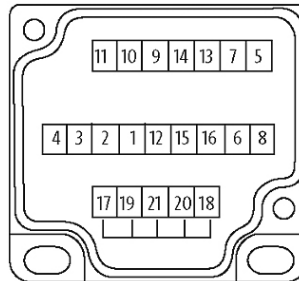

CAP. WITH SCREW PLUG TERMINALS 21 POLE

Use with MVP12 / Exact 12 UNIVERSAL

Cap for 4-way distribution box, UNIVERSAL, 5-pole

Plastic housings with good resistance against chemicals and oils. The resistance to aggressive media should be individually tested for your application. Further details on request.

[Link to Product](#)**Illustration**

M12-Females 5-pole

free arrangeable, contact 1:1 on terminals

Product may differ from Image

Approvals

Technical Data

Total current	max. 8 A
Connection	Screw plug-in terminals: max. 1.5 mm ² (AWG 16)
Housing	Plastic, flame retardant

General data

Temperature range	-20...+80 °C, depending on cable quality
-------------------	--

Commercial data

country of origin	CZ
customs tariff number	85366990
EAN	4048879378536
eClass	27143423
Packaging unit	1