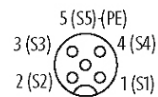

[Link to Product](#)**Illustration**

M12-Females 5-pole

free arrangeable, contact 1:1 on terminals

Product may differ from Image

Approvals

Technical Data

Total current	max. 8 A
Connection	Screw plug-in terminals: max. 1.5 mm ² (AWG 16)
Housing	Plastic, flame retardant