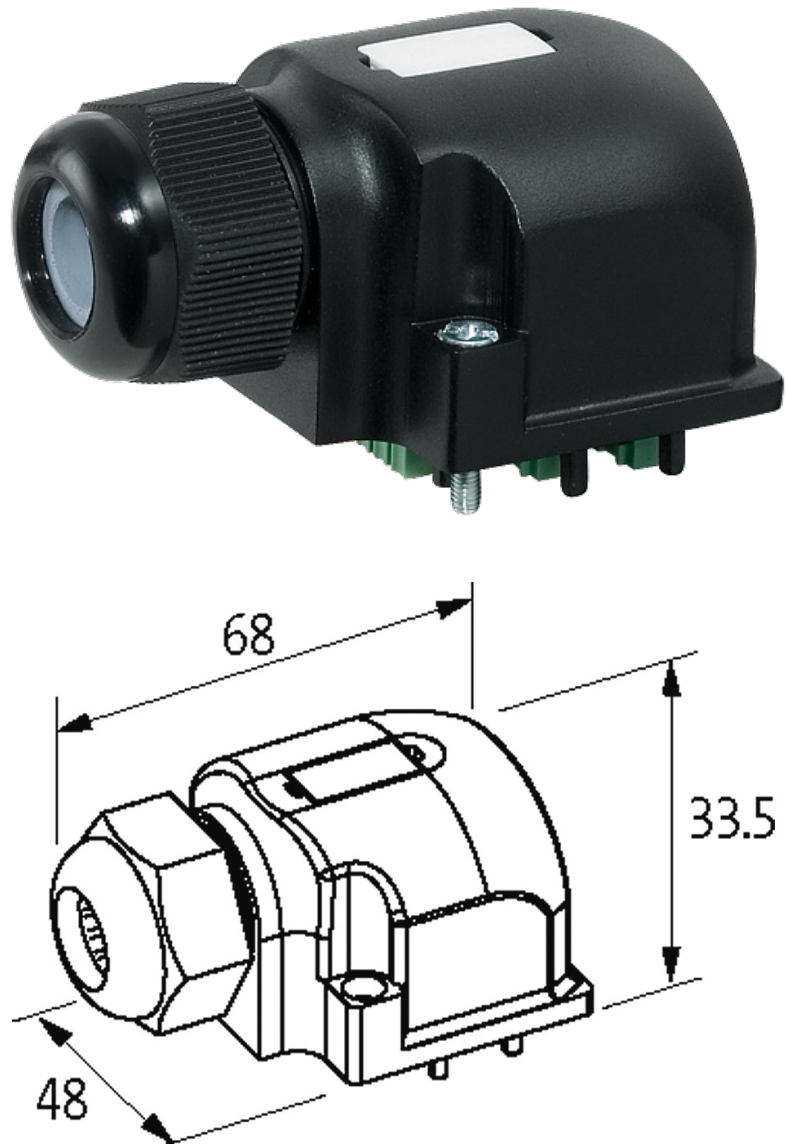

CAP. WITH SCREW PLUG TERMINALS 21 POLE

Use with MVP12 / Exact 12 UNIVERSAL

Cap for 4-way distribution box, UNIVERSAL, 5-pole

Plastic housings with good resistance against chemicals and oils. The resistance to aggressive media should be individually tested for your application. Further details on request.

[Link to Product](#)**Illustration**

M12-Females 5-pole

free arrangeable, contact 1:1 on terminals

Product may differ from Image

Approvals

Technical Data

Total current	max. 8 A
Connection	Screw plug-in terminals: max. 1.5 mm ² (AWG 16)
Housing	Plastic, flame retardant

General data

Temperature range	-20...+80 °C, depending on cable quality
-------------------	--

Commercial data

country of origin	CZ
customs tariff number	85366990
EAN	4048879378536
eClass	27143423
Packaging unit	1