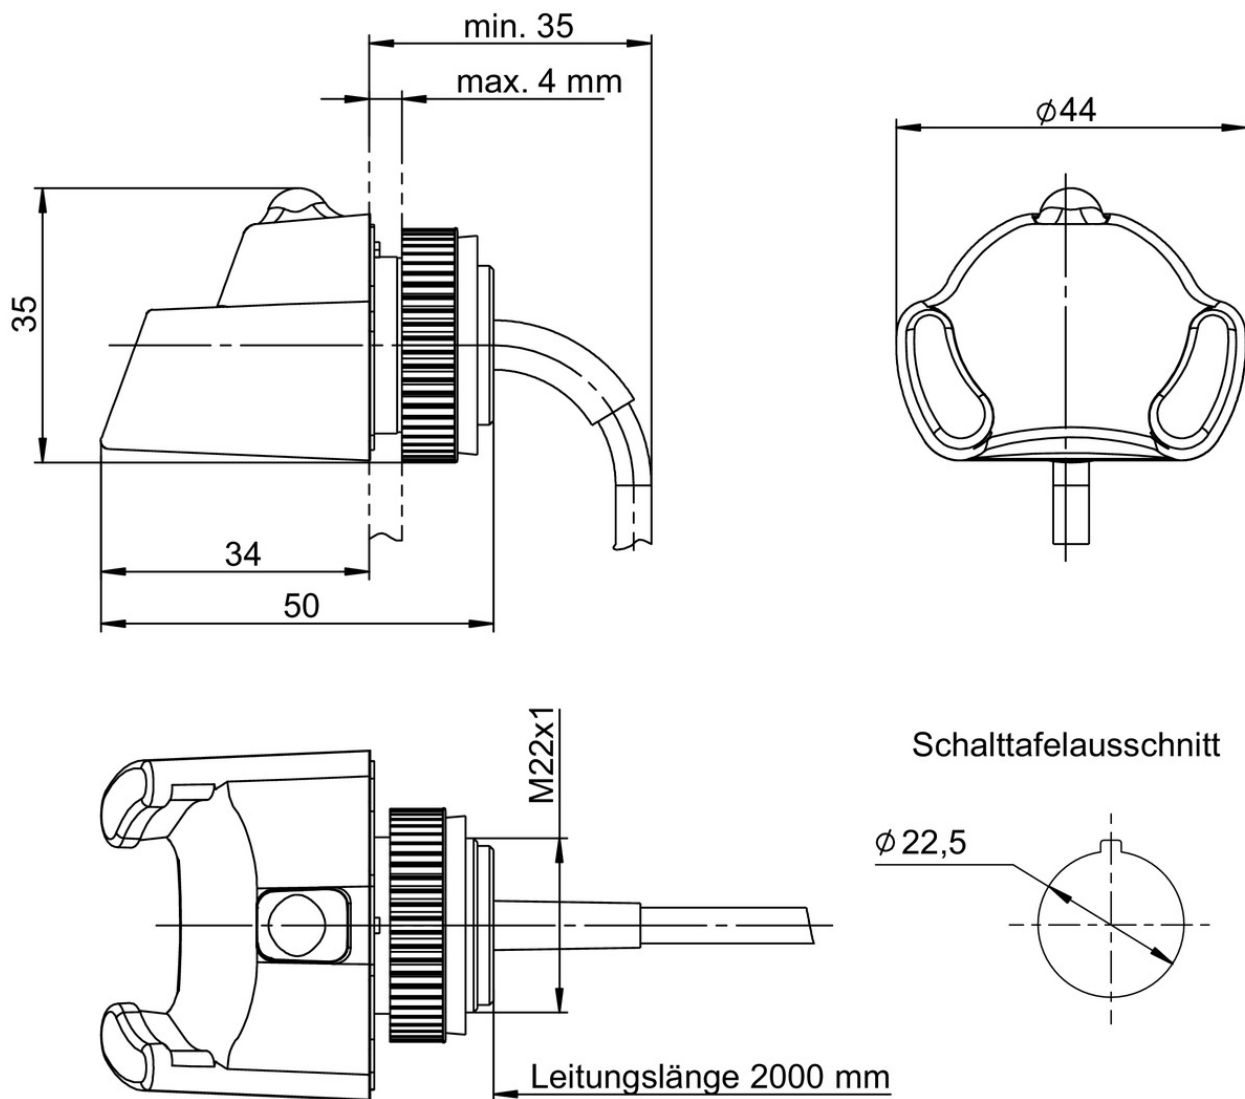

ITEM 106585 EKS-A-SFH-G30-2000

Description	Technical data	Accessories	Downloads
-------------	----------------	-------------	-----------

Features

- › Small design for installations where there is little space
- › Installation in standard assembly hole Ø 22.5 mm
- › Closed design, rounded contours for hygienic areas
- › Plastic with high resistance to media
- › IP 69K
- › Cable 2 m with flying lead

Approvals

Mechanical values and environment

Housing material	PVDF GF30 gray
Ambient temperature	-20 ... 100 °C [1]

	-20 ... 70 °C
Degree of protection	IP65,IP67,IP69K in installed state (only access side)
Mounting method	22,5 Assembly hole in mm
Installation position	On the front
Connection	Connection cable 4 x 0.25 mm ² screened, flying lead
Cable length	2 m Cable sheath PVC
Cable diameter	4,6 mm
Bending radius	
	static 5x cable diameter

Electrical connection ratings

LED indicator		
	Green	Electronic-Key adapter ready
	Yellow	Key in operating distance
	Red	Fault

[1] This is no ambient temperature for operation. It is valid for a time of no more than 3 minutes, e.g. for cleaning purposes

Dimension drawing

Electronic-Key

✓ Electronic-Key read/write

091045 EKS-A-K1BUWT32-EU

✓ Features

- › Memory 116 bytes E²PROM (programmable) plus 8 bytes ROM (serial number)

094839 EKS-A-K1GNWT32-EU

✓ Features