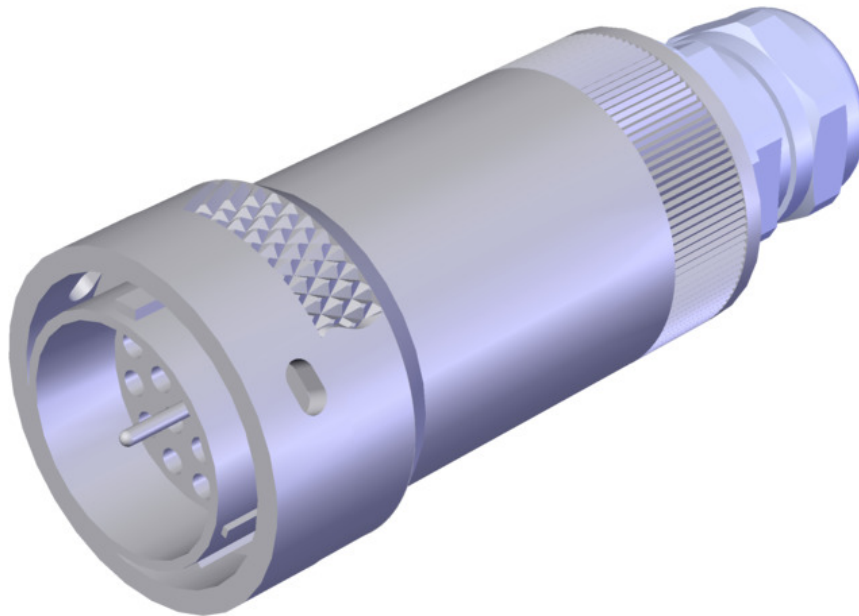

ITEM 074393 23POL/METALLAUSFUEHRUNG-074393

Description	Technical data	Accessories	Downloads
-------------	----------------	-------------	-----------

Plug connector

Number of pins	D	L	Cable-Ø
35	40.2	103	8.0 - 12.0
28	37.2	97	8.0 - 12.0
23	33.9	91	6.0 - 10.0
12	27.5	81	5.5 - 9.5

Mechanical values and environment

Degree of protection	IP65
Connection type	
Crimp contacts included	Pin contacts
Crimp contacts included	Pin contacts
Plug lock	Bayonet
Number of pins	23
Cable diameter	
Clamping range	6 ... 10 mm