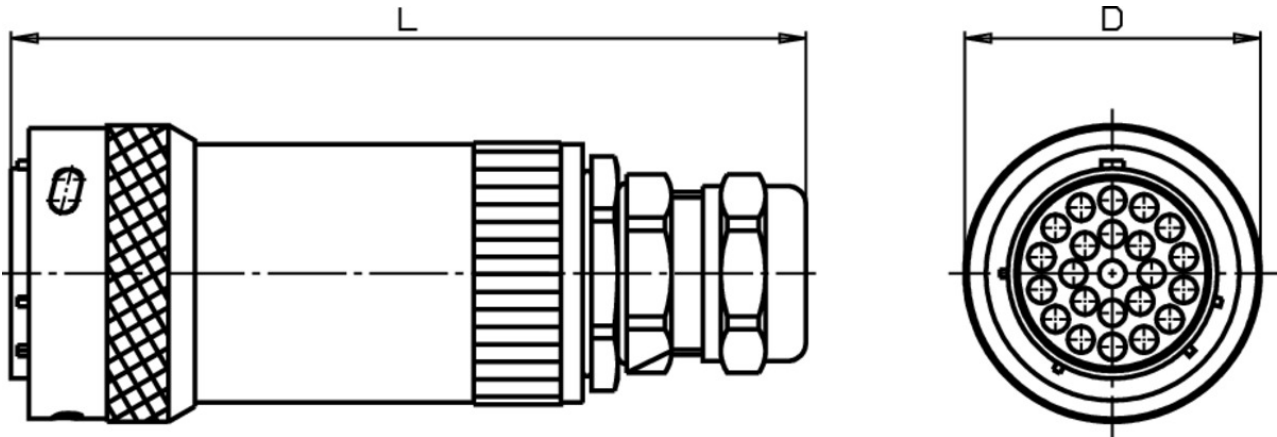

Miscellaneous

Additional information

For crimp tool and extraction tool see catalog

Dimension drawing

Catalogs

- ☒ Handbediengeräte/Handräder Hand-Held Pendant Stations/Handwheels Pupitres portables/Manivelles

	Doc. no.	Version	Language	Download
Handbediengeräte/Handräder	098619	08-09/17		3.0 MB
Pupitres portables/Manivelles	111529	08-09/17		3.0 MB
Hand-Held Pendant Stations/Handwheels	099443	08-09/17		3.0 MB