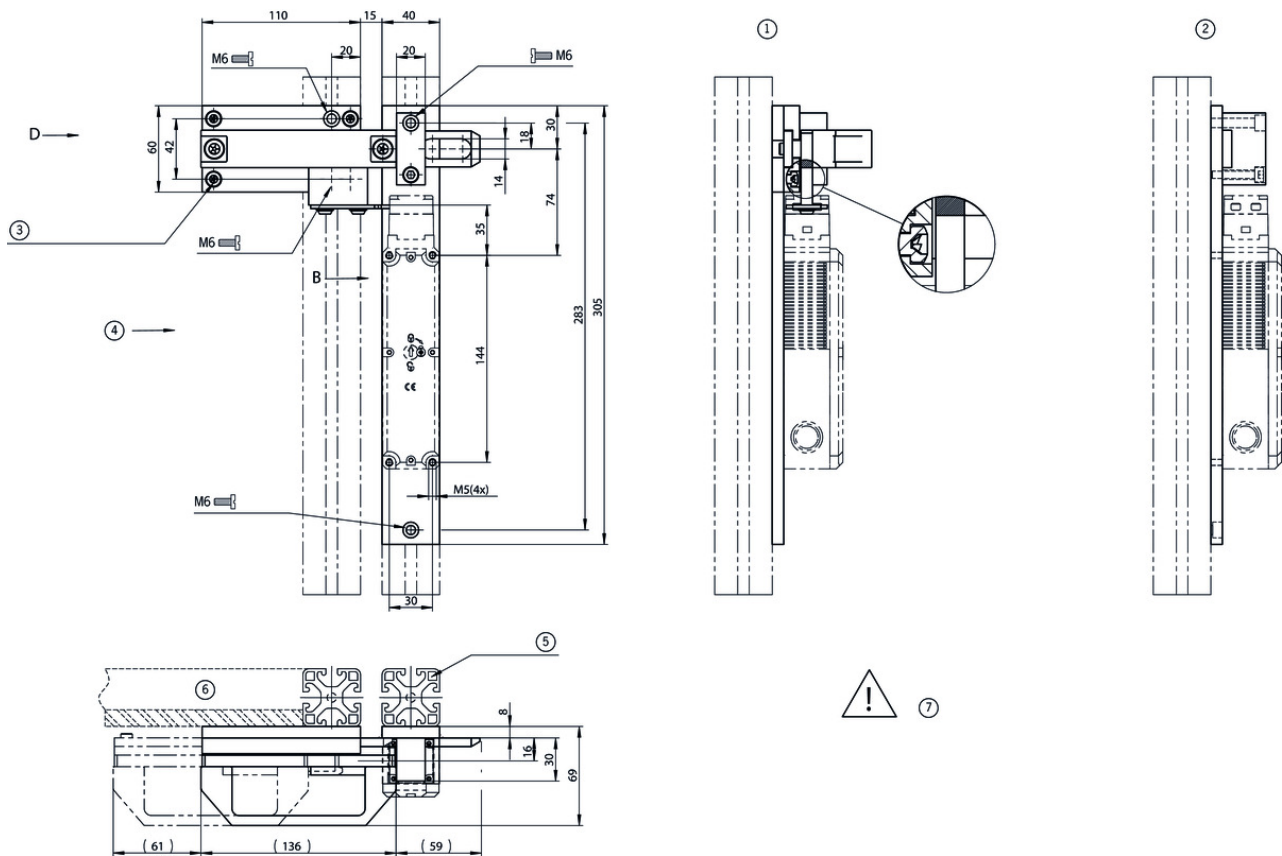

ITEM 096385 RIEGEL S-C

Description	Technical data	Accessories	Downloads
-------------	----------------	-------------	-----------

Features

- › Steel bolt
- › For doors hinged on the left
- › Can be locked in open position with padlocks
- › Actuator included

Notes

- › The bolts are only suitable for series **STP.../STA.../SGA.../SGP...**
- › Order safety switch separately

Mechanical values and environment

Material		
	Handle	Plastic
	Guide strips	Plastic
	Base plate	Galvanized steel
	Switch bracket	Steel powder-coated
Weight		
	Net	2 kg
Escape release		No
Number of safety switches that can be fitted		1

Miscellaneous

Detent mechanism		No
------------------	--	----

Dimension drawing

Legende

- 1 View D
- 2 View B
- 3 Stop screw locked
- 4 Safety switch STP, STA, SGP, SGA approach direction C
- 5 Safety guard frame (40x40)
- 6 Door hinged on the left
- 7 Attention! Bolt must not be used in conjunction with an escape release.