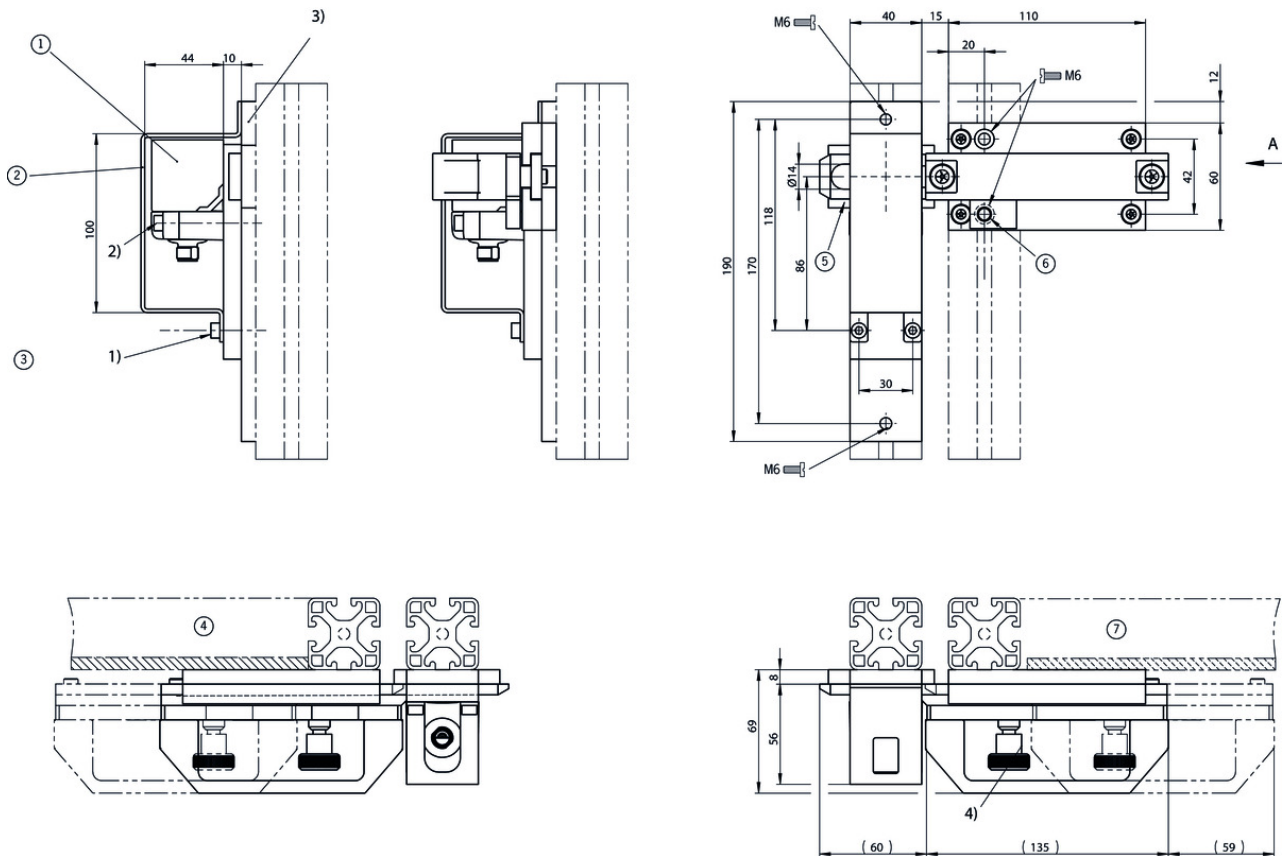

ITEM 104028 RIEGEL CES-ACR1-AR-C01-AH-SA-104028

Description	Technical data	Accessories	Downloads
-------------	----------------	-------------	-----------

Features

- › Steel bolt
- › For doors hinged on the left or right
- › Safety switch already pre-assembled
- › With safety plate
- › Connection via M12 plug connector
- › Protective plate for safety switch
- › Detent knob in open position
- › Ball detent mechanism in closed position
- › Can be locked in open position with padlocks
- › Switch and actuator included

Components included in the set

098941 Safety switch CES-AR-C01-AH-SA

▾ Features

Mechanical values and environment

Material	Handle	Plastic
	Guide strips	Plastic
	Base plate	Galvanized steel
	Switch bracket	Steel powder-coated
Weight	Net	2 kg
	Escape release	Yes
Number of safety switches that can be fitted		1

Miscellaneous

Detent mechanism	Closed position	Ball detent mechanism
------------------	-----------------	-----------------------

Dimension drawing

Legende

- 1 Safety switch mounted on switch bracket.
- 2 Protective plate mounted on switch bracket.
- 3 Changing the approach direction 1) Undo the screws M5x10 (1) 2) Undo the fixing screws on the CES-... 3) Turn the stop plate 4) Mount in the reverse order of removal
- 4 Door hinged on the left
- 5 Safety plate
- 6 Detent mechanism against accidental opening (vibration)
- 7 Door hinged on the right
- 4) Bolt with detent mechanism. Engages in open position. (Prevents unintentional closing of the bolt) Unlocked by pulling the detent knob upward.