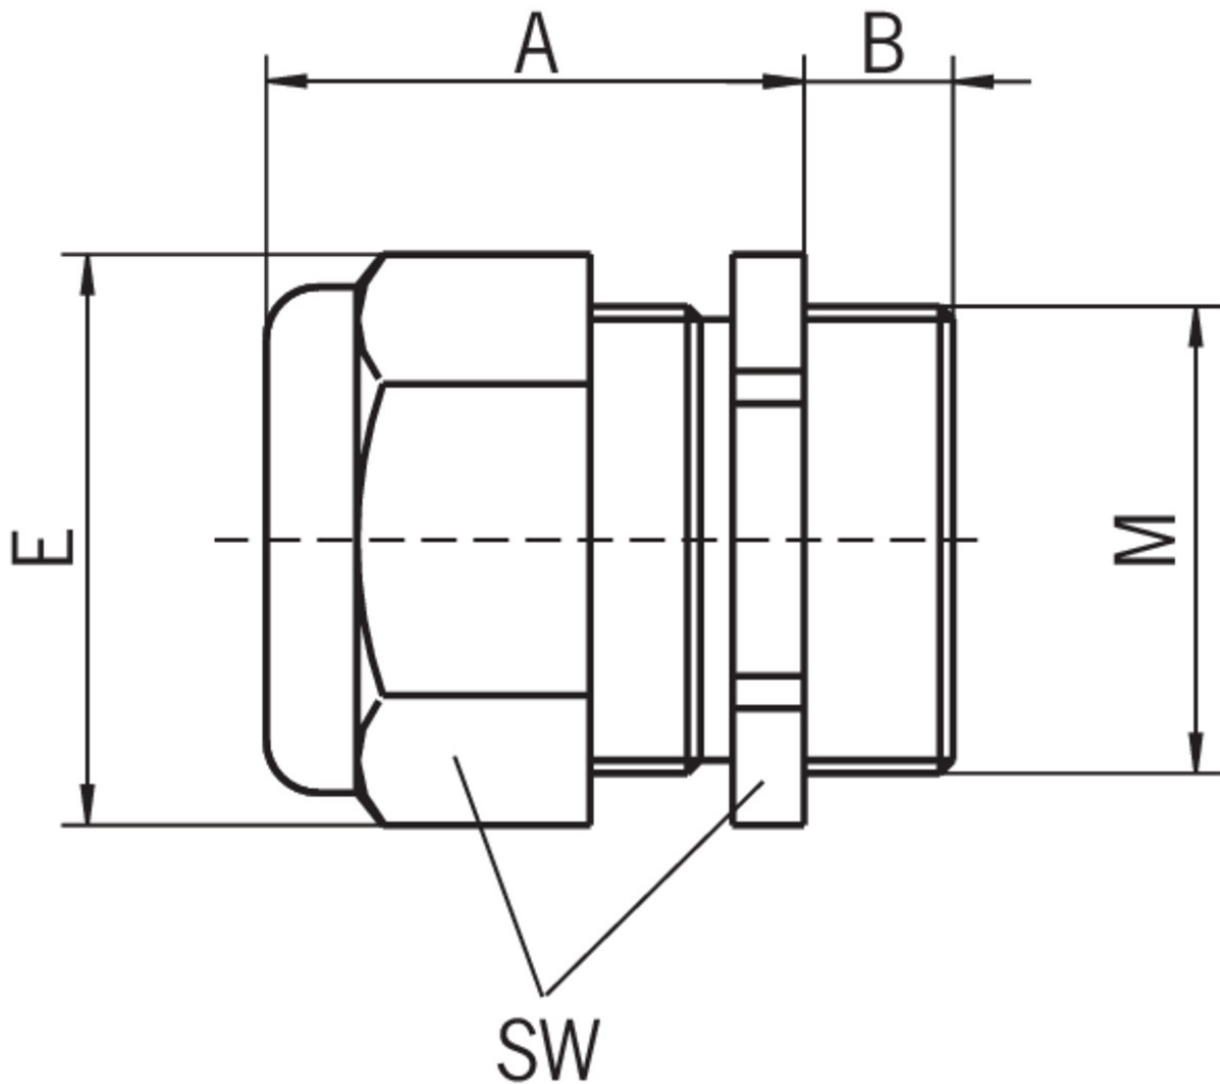

**ITEM 086233 EKPM20/06 086233**

Description	Technical data	Accessories	Downloads
-------------	----------------	-------------	-----------

**Cable glands M20x1.5**

› M20x1.5

**Cable glands**

Suitable for various cable diameters. Versions available in plastic and metal.

Item	Thread	Cable Ø [mm]	A [mm]	B [mm]	E [mm]	AF [mm]
EKVM20/06	M20 x 1.5	6 - 12	26	11	27	24

**Mechanical values and environment**

Material	Plastic
Degree of protection	IP68
Thread	M20x1.5

## Miscellaneous

Additional feature

Cable outer diameter 6 ... 12

## Dimension drawing