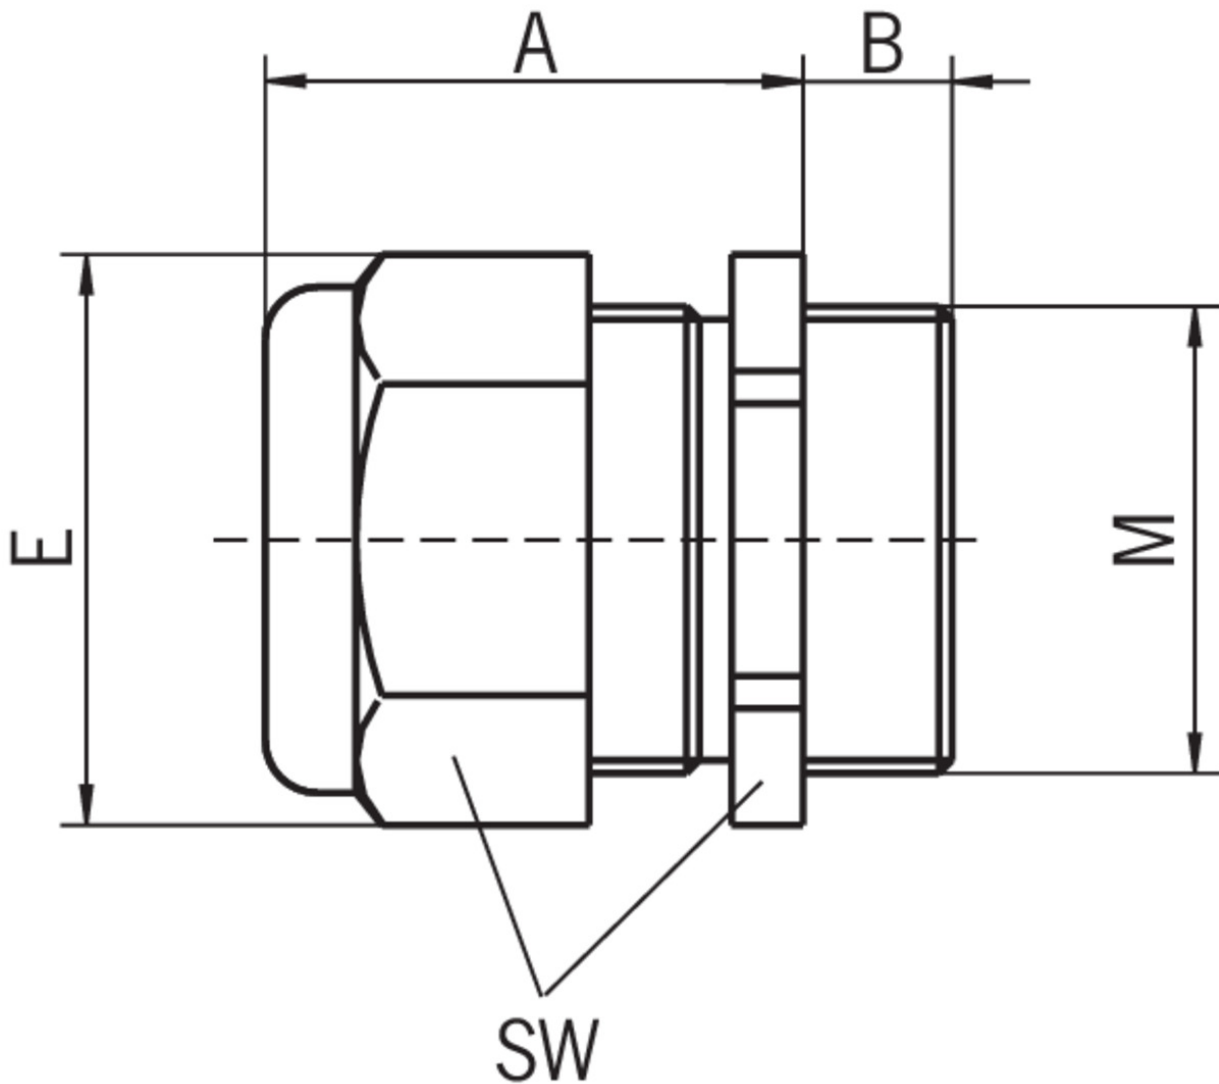

**ITEM 086330 EKVM16/06**

Description	Technical data	Accessories	Downloads
-------------	----------------	-------------	-----------

**Cable glands M16x1.5**

› M16x1.5

**Cable glands**

Suitable for various cable diameters. Versions available in plastic and metal.

Item	Thread	Cable Ø [mm]	A [mm]	B [mm]	E [mm]	AF [mm]
EKVM16/06	M16 x 1.5	6.5 - 9.5	20	6	20	18

**Mechanical values and environment**

Material	brass, nickel-plated
Degree of protection	IP67
Thread	M16x1.5

## Miscellaneous

Additional feature

Cable outer diameter 6,5 ... 9,5

## Dimension drawing