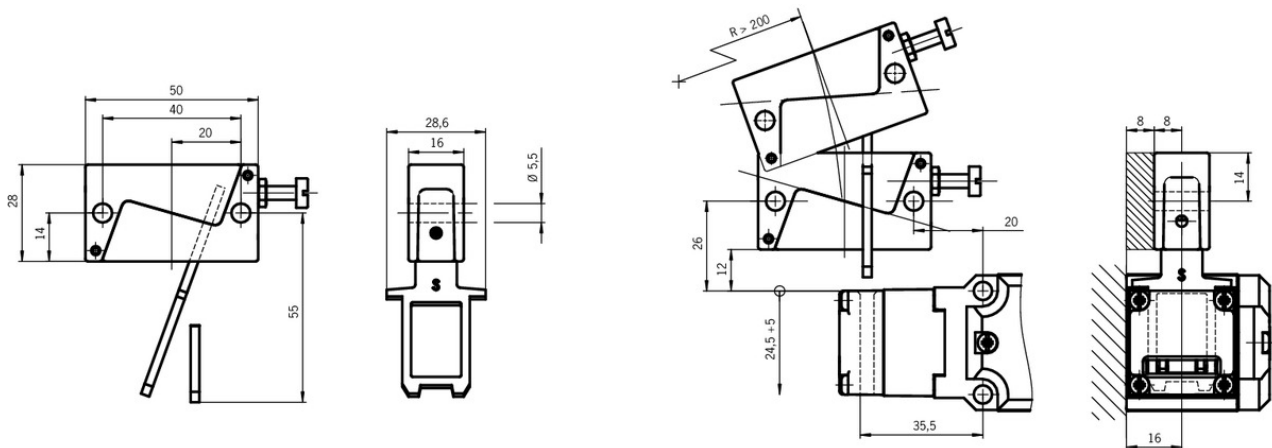

ITEM 095315 RADIUSBETAETIGER-S-OU-SN

Description	Technical data	Accessories	Downloads
-------------	----------------	-------------	-----------

Features

- › Actuators made of stainless steel
- › Two safety screws included
- › For doors hinged at top and bottom

Hinged actuators

For door radii less than 1000 mm a hinged actuator should be used. The spring action movement of the actuator prevents damage due to the actuator jamming in the actuating head. Depending on the movement of the safety guard, the actuator must be selected for left/right or top/bottom.

Mechanical values and environment

Material	Actuator	Stainless steel
	screw	Stainless steel
Door radius		min.200 mm
Overtravel		max.5 mm

Miscellaneous

Usability of insertion funnel No

Dimension drawing

Mounting accessories

- Mounting plates EMP-B1 for actuators for safety switches CTP, TP...A, STA, STP, TX and TZ

093457 EMP-B1

- Safety screws M5 x 25

073457 M5X25/V100

Features

- Safety screws M5 x 25
- Packaging unit 100 pieces