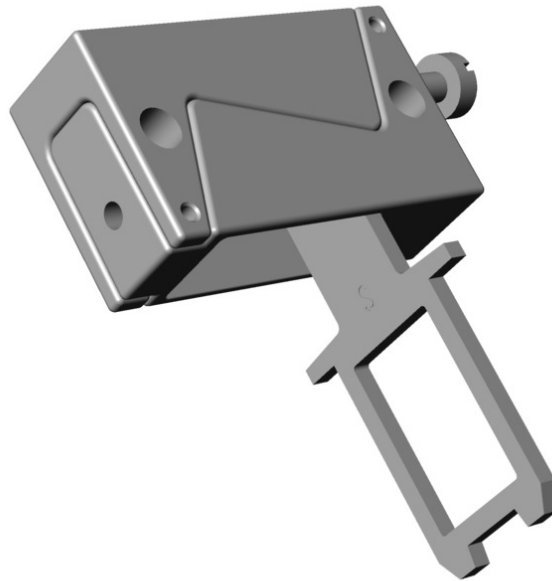

ITEM 095315 RADIUSBETAETIGER-S-OU-SN

Description	Technical data	Accessories	Downloads
-------------	----------------	-------------	-----------

Features

- › Actuators made of stainless steel
- › Two safety screws included
- › For doors hinged at top and bottom

Hinged actuators

For door radii less than 1000 mm a hinged actuator should be used. The spring action movement of the actuator prevents damage due to the actuator jamming in the actuating head. Depending on the movement of the safety guard, the actuator must be selected for left/right or top/bottom.

Mechanical values and environment

Material	Actuator	Stainless steel
	screw	Stainless steel
Door radius		min.200 mm
Overtravel		max.5 mm

Miscellaneous

Usability of insertion funnel No

Dimension drawing

Mounting accessories

- Mounting plates EMP-B1 for actuators for safety switches CTP, TP...A, STA, STP, TX and TZ

093457 EMP-B1

- Safety screws M5 x 25

073457 M5X25/V100

Features

- Safety screws M5 x 25
- Packaging unit 100 pieces