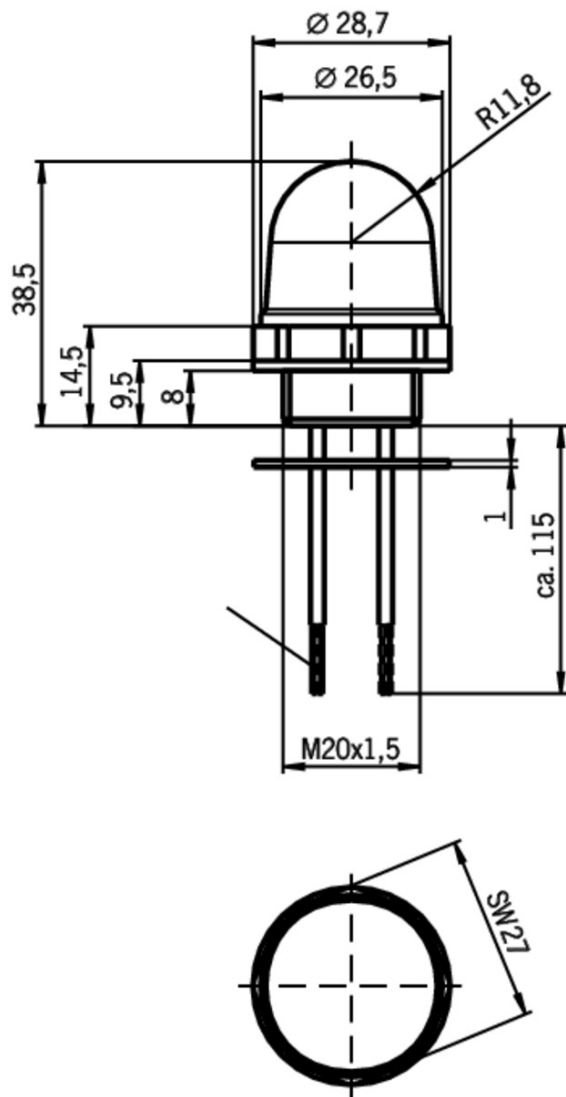

ITEM 095510 EINBAULEUCHE LED-F M20X1,5

Description	Technical data	Accessories	Downloads
-------------	----------------	-------------	-----------

The built-in LED is suitable for direct installation in one of the M20 x 1.5 threads of the three cable entries of rope pull switch RPS and safety switches GP/TP/STP/STA. The built-in LED indicates to the operator whether the switch is actuated or not. The switching element can be wired individually. Operating voltage DC 24 V +10%, -15%.

Mechanical values and environment

Material	Plastic
Degree of protection	IP65
Thread	M20x1.5

Electrical connection ratings

Operating voltage	LED	24 V ^[1]
LED indicator		1 LED, red

[1] LED with rectifier

Dimension drawing