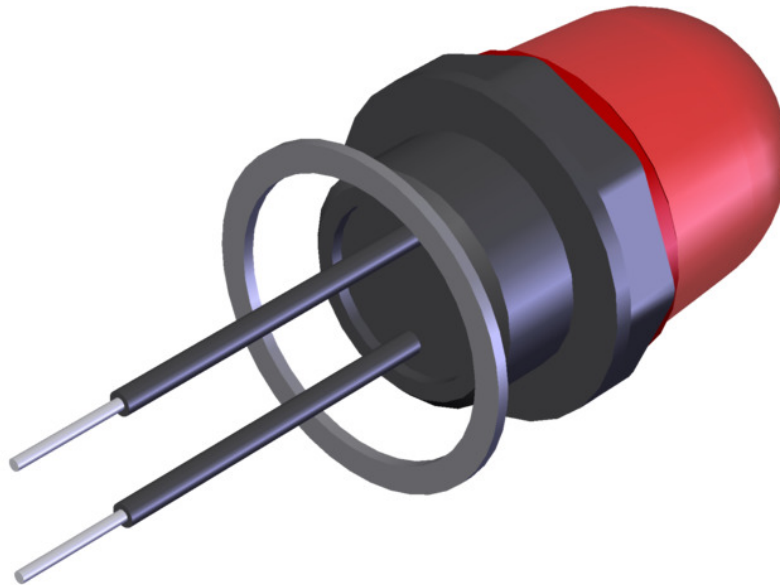

ITEM 095510 EINBAULEUCHE LED-F M20X1,5

Description	Technical data	Accessories	Downloads
-------------	----------------	-------------	-----------

The built-in LED is suitable for direct installation in one of the M20 x 1.5 threads of the three cable entries of rope pull switch RPS and safety switches GP/TP/STP/STA. The built-in LED indicates to the operator whether the switch is actuated or not. The switching element can be wired individually. Operating voltage DC 24 V +10%, -15%.

Mechanical values and environment

Material	Plastic
Degree of protection	IP65
Thread	M20x1.5

Electrical connection ratings

Operating voltage	LED	24 V ^[1]
LED indicator		1 LED, red

[1] LED with rectifier

Dimension drawing