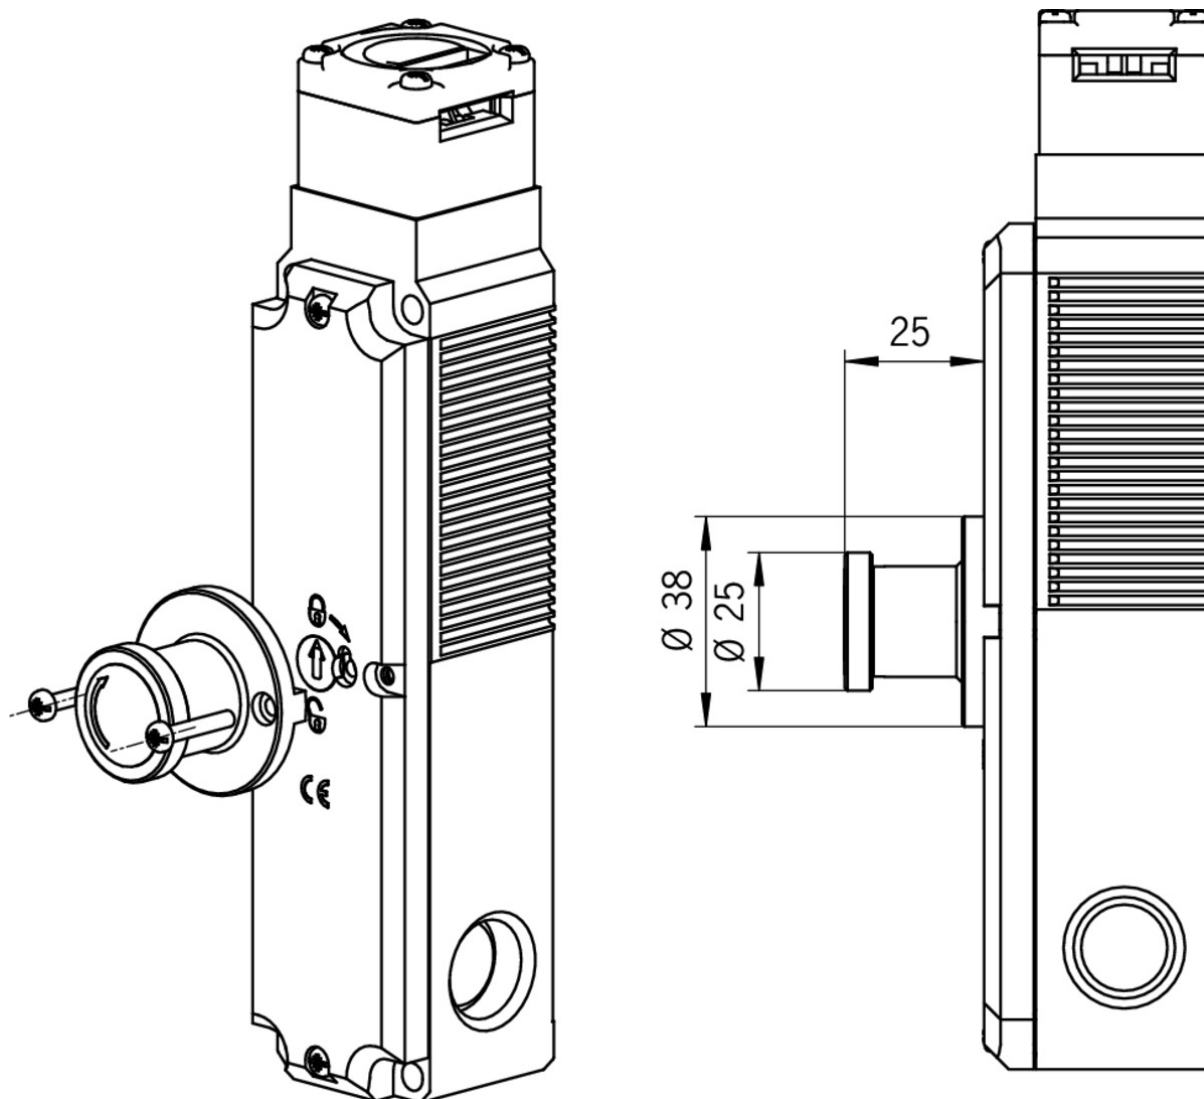

Dimension drawing

Catalogs

- ✓ Transpondercodierte Sicherheitsschalter - Verriegelungseinrichtungen und Zuhaltungen
  Transponder-coded safety switches - Interlocking devices and guard locking devices
  Interruptores de seguridad con codificación por transponder - Dispositivos de enclavamiento y bloqueos
  Interrupteurs de sécurité à codage par transpondeur - Dispositifs de verrouillage et interverrouillages

	Doc. no.	Version	Language	Download
Transpondercodierte Sicherheitsschalter - Verriegelungseinrichtungen und Zuhaltungen	127594	02-01/18		5.2 MB
Interrupteurs de sécurité à codage par transpondeur - Dispositifs de verrouillage et interverrouillages	137558	02-01/18		5.2 MB
Interruptores de seguridad con codificación por transponder - Dispositivos de enclavamiento y bloqueos	137560	02-01/18		5.2 MB