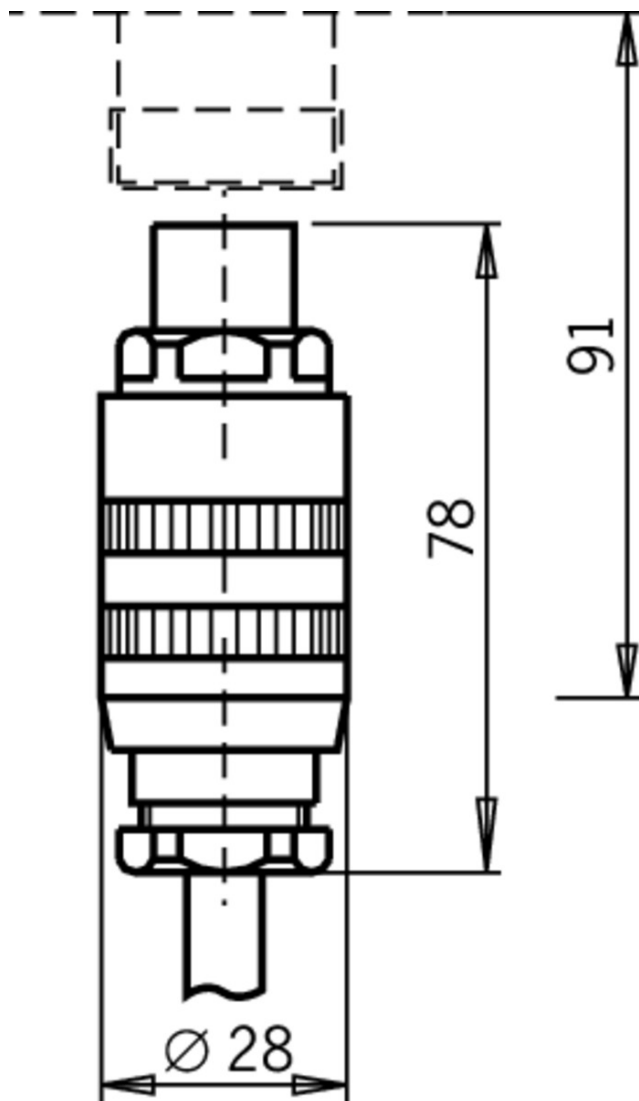

ITEM 077633 C-M26F07-07X1,0PU10,0-MA-077633

Description	Technical data	Accessories	Downloads
-------------	----------------	-------------	-----------

Features

- › Female plug SR6, 6-pin + PE
- › Straight plug connector
- › PUR cable
- › Cable length 10 m
- › With flying lead

Connector assignment

SR6

1	1
2	2
3	3
4	4
5	5
6	6
	7

Mechanical values and environment

Sheath material	PUR
Drag chain suitability	No
Ambient temperature	
	Dynamic -5 ... +70 °C
	static -40 ... +80 °C
Number of conductors	7
Type of cable	straight
Cable length	10 m
Cable diameter	
	Approx. 8 mm
Conductor cross-section	1 mm ²
Bending radius	
	Dynamic 12.5 x outer diameter
	static 4 x outer diameter
	Connection 1
Degree of protection	IP65 [1]
Connection	Plug connector M26 x 1.5
Connection type	Socket
Cable outlet	straight
Number of pins	7 [2]
Plug lock	Screw connection
Plug housing material	PET
	Connection 2
Conductor end	Sheath stripped
Connection	Flying lead

Electrical connection ratings

Rated voltage	250 V
Test voltage	4 kV

[1] Only in the screwed tight state

[2] 6+PE

Dimension drawing

Wiring diagram

Catalogs

- Bezpečnostní spínače s plastovým pouzdrém Sicherheitsschalter mit Kunststoffgehäuse Safety Switches with Plastic Housing Interruptores de seguridad con carcasa plástica Interrupteurs de sécurité avec boîtier plastique 塑料壳体的安全开关