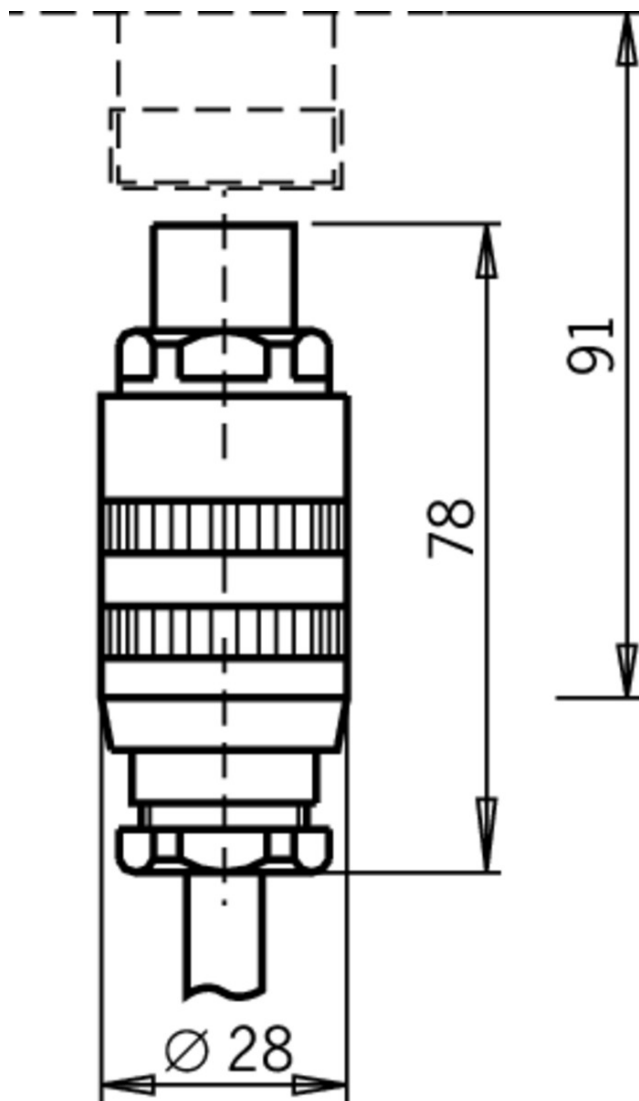

ITEM 077634 C-M26F07-07X1,0PU15,0-MA-077634

Description	Technical data	Accessories	Downloads
-------------	----------------	-------------	-----------

Features

- › Female plug SR6, 6-pin + PE
- › Straight plug connector
- › PUR cable
- › Cable length 15 m
- › With flying lead

Connector assignment

SR6

1	1
2	2
3	3
4	4
5	5
6	6
	7

Mechanical values and environment

Sheath material	PUR
Drag chain suitability	No
Ambient temperature	
	Dynamic -5 ... +70 °C
	static -40 ... +80 °C
Number of conductors	7
Type of cable	straight
Cable length	15 m
Cable diameter	
	Approx. 8 mm
Conductor cross-section	1 mm ²
Bending radius	
	Dynamic 12.5 x outer diameter
	static 4 x outer diameter
	Connection 1
Degree of protection	IP65 [1]
Connection	Plug connector M26 x 1.5
Connection type	Socket
Cable outlet	straight
Number of pins	7 [2]
Plug lock	Screw connection
Plug housing material	PET
	Connection 2
Conductor end	Sheath stripped
Connection	Flying lead

Electrical connection ratings

Rated voltage	250 V
Test voltage	4 kV

[1] Only in the screwed tight state

[2] 6+PE

Dimension drawing

Wiring diagram

Catalogs

- Bezpečnostní spínače s plastovým pouzdrém Sicherheitsschalter mit Kunststoffgehäuse Safety Switches with Plastic Housing Interruptores de seguridad con carcasa plástica Interrupteurs de sécurité avec boîtier plastique 塑料壳体的安全开关