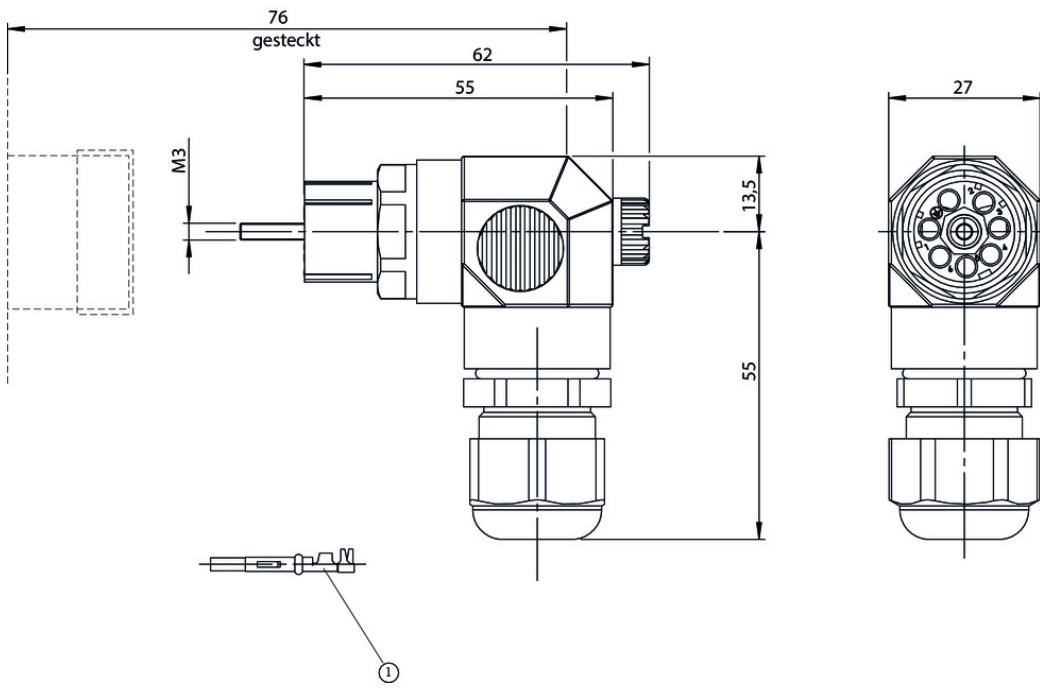

ITEM 077638 C-R22F07-07X1,0PU05,0-MA-077638

Description	Technical data	Accessories	Downloads
-------------	----------------	-------------	-----------

Features

- › Female plug SR6, 6-pin + PE
- › Angled plug connector
- › PUR cable
- › Cable length 5 m
- › With flying lead

Connector assignment

SR6

1	1
2	2
3	3
4	4
5	5
6	6
	7

Mechanical values and environment

Sheath material	PUR
Drag chain suitability	No
Ambient temperature	
Dynamic	-5 ... +70 °C
static	-40 ... +80 °C
Number of conductors	7
Type of cable	straight
Cable length	5 m
Cable diameter	
Approx.	8 mm
Conductor cross-section	1 mm ²
Bending radius	
Dynamic	12.5 x outer diameter
static	4 x outer diameter
	Connection 1
Degree of protection	IP65 [1]
Connection	Plug connector M26 x 1.5
Connection type	Socket
Cable outlet	Angle
Number of pins	7 [2]
Plug lock	Screw connection
Plug housing material	PET
	Connection 2
Conductor end	Sheath stripped
Connection	Flying lead

Electrical connection ratings

Rated voltage	250 V
Test voltage	4 kV

[1] Only in the screwed tight state

[2] 6+PE

Dimension drawing

Dimension drawing

Catalogs

- Bezpečnostní spínače s plastovým pouzdrém Sicherheitsschalter mit Kunststoffgehäuse Safety Switches with Plastic Housing Interruptores de seguridad con carcasa plástica Interrupteurs de sécurité avec boîtier plastique 塑料壳体的安全开关