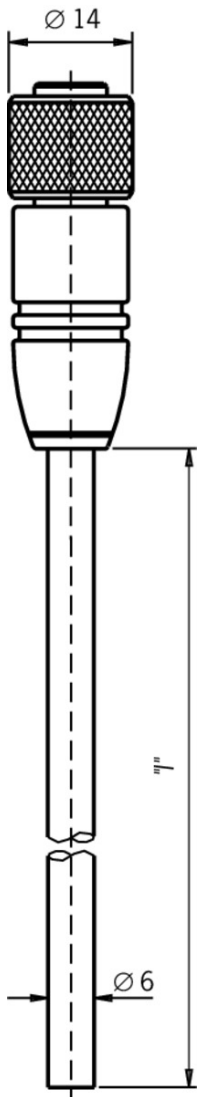

Dimension drawing

Catalogs

✓ Identsystem CIS Identification System CIS Système d'identification CIS

	Doc. no.	Version	Language	Download
Identsystem CIS	076621	03-01/13		5.6 MB
Système d'identification CIS	110763	03-01/13		5.5 MB
Identification System CIS	076660	03-01/13		5.5 MB

✓ Light grids and light curtains LCA Barreras fotoeléctricas y cortinas fotoeléctricas LCA Barrières photoélectriques et rideaux lumineux LCA Lichtgitter und Lichtvorhänge LCA

	Doc. no.	Version	Language	Download
Lichtgitter und Lichtvorhänge LCA	157084	03-03/18		2.5 MB
Barrières photoélectriques et rideaux lumineux LCA	157086	03-03/18		2.5 MB
Barreras fotoeléctricas y cortinas fotoeléctricas LCA	157087	03-03/18		2.5 MB