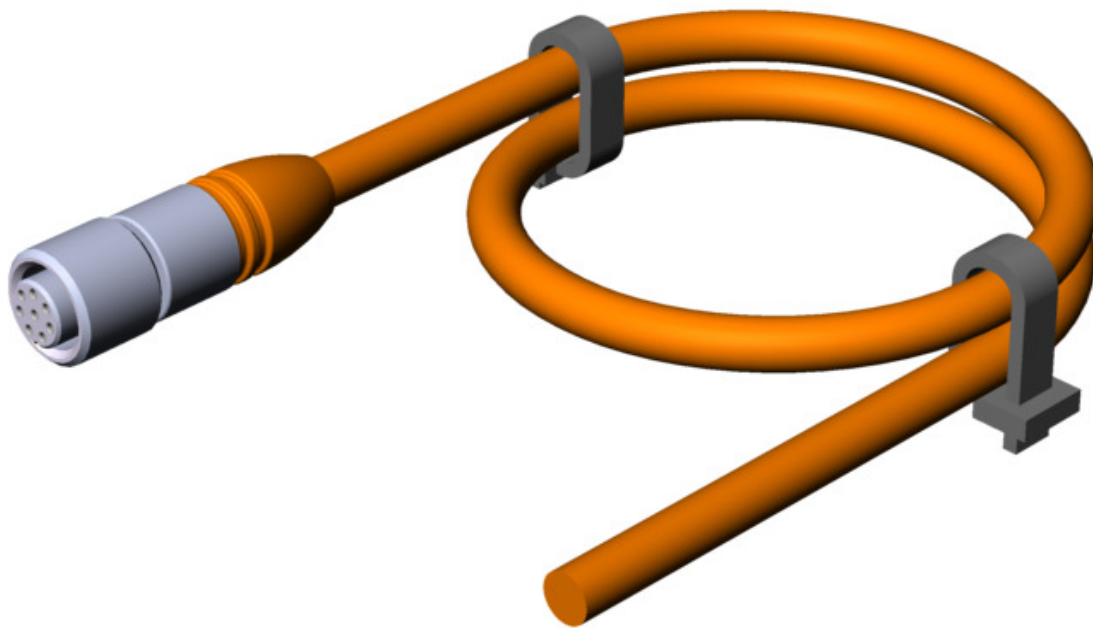

ITEM 077873 C-M12F08-08X025PV50,0-MW-077873

| Description | Technical data | Accessories | Downloads |
|-------------|----------------|-------------|-----------|
|-------------|----------------|-------------|-----------|

Features

- › M12 female plug, 8-pin
- › Straight plug connector
- › PVC cable
- › Cable length 50 m
- › With flying lead

Mechanical values and environment

| | |
|------------------------|----------------|
| Sheath material | PVC |
| Drag chain suitability | No |
| Ambient temperature | |
| static | -25 ... +70 °C |
| Dynamic | +5 ... +70 °C |
| Number of conductors | 8 |
| Type of cable | straight |
| Cable length | 50 m |
| Cable diameter | |

| | | |
|--------------------------|---------|-----------------------|
| | Approx. | 6,6 mm |
| Conductor cross-section | | 0.25 mm ² |
| Conductor identification | | Color code |
| Bending radius | | |
| | static | 8 x cable diameter |
| | Dynamic | 15 x cable diameter |
| | | Connection 1 |
| Degree of protection | | IP67 [1] |
| Connection | | Plug connectors M12x1 |
| Connection type | | Socket |
| Cable outlet | | straight |
| Number of pins | | 8 |
| Plug lock | | Screw connection |
| Plug housing material | | Plastic |
| | | Connection 2 |
| Conductor end | | Trimmed smooth |
| Connection | | Flying lead |

Electrical connection ratings

| | |
|-----------------|----------------------------|
| Rated voltage | 30 V |
| Cable shielding | Connected to union nut [2] |

[1] In the screwed tight state

[2] Cu braid, coverage approx. 85%