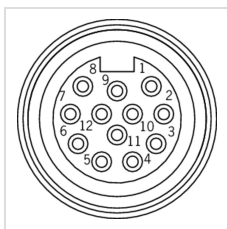

ITEM 100961 C-MINF12-12X1,0PV06,0-MA-100961

Description	Technical data	Accessories	Downloads
-------------	----------------	-------------	-----------

Features

- › MR12 female plug, 12-pin
- › Straight plug connector
- › PVC cable
- › Cable length 6 m
- › With flying lead

Connector assignment

- | | |
|----|-------|
| 1 | OG |
| 2 | BU |
| 3 | WH/BK |
| 4 | RD/BK |
| 5 | GN/BK |
| 6 | OG/BK |
| 7 | BU/BK |
| 8 | BK/WH |
| 9 | GN/YE |
| 10 | RD |
| 11 | WH |
| 12 | BK |

Mechanical values and environment

Sheath material	PVC
Drag chain suitability	No
Ambient temperature	-40 ... +80 °C
Number of conductors	12
Type of cable	straight
Cable length	6 m
Cable diameter	
Approx.	10,4 mm
Conductor cross-section	18 AWG
	Connection 1
Degree of protection	IP67
Plug lock material	Plastic
Connection	Plug connector BHA12
Connection type	Socket
Cable outlet	straight
Number of pins	12
Plug lock	Screw connection
	Connection 2
Conductor end	Sheath stripped
Connection	Flying lead