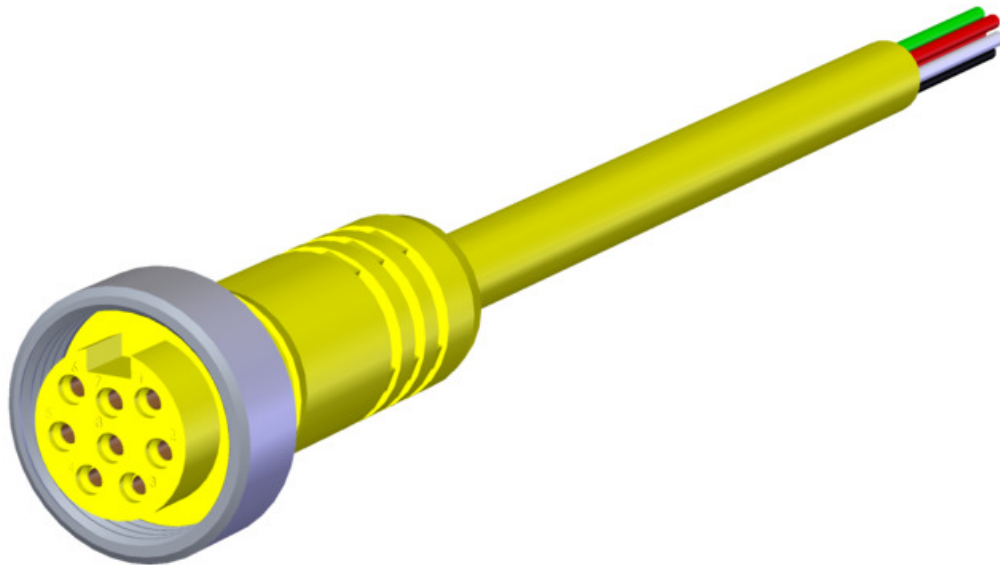

ITEM 100961 C-MINF12-12X1,0PV06,0-MA-100961

Description	Technical data	Accessories	Downloads
-------------	----------------	-------------	-----------

Features

- › MR12 female plug, 12-pin
- › Straight plug connector
- › PVC cable
- › Cable length 6 m
- › With flying lead

Connector assignment

- | | |
|----|-------|
| 1 | OG |
| 2 | BU |
| 3 | WH/BK |
| 4 | RD/BK |
| 5 | GN/BK |
| 6 | OG/BK |
| 7 | BU/BK |
| 8 | BK/WH |
| 9 | GN/YE |
| 10 | RD |
| 11 | WH |
| 12 | BK |

Mechanical values and environment

Sheath material	PVC
Drag chain suitability	No
Ambient temperature	-40 ... +80 °C
Number of conductors	12
Type of cable	straight
Cable length	6 m
Cable diameter	
Approx.	10,4 mm
Conductor cross-section	18 AWG
	Connection 1
Degree of protection	IP67
Plug lock material	Plastic
Connection	Plug connector BHA12
Connection type	Socket
Cable outlet	straight
Number of pins	12
Plug lock	Screw connection
	Connection 2
Conductor end	Sheath stripped
Connection	Flying lead

Electrical connection ratings

Rated voltage	300 V
---------------	-------

Dimension drawing

Legende

Legende

- Mass A** Ø 32
- Mass B** 64
- Mass C** Ø 10.4

Catalogs

- Bezpečnostní spínače s plastovým pouzdrém Sicherheitsschalter mit Kunststoffgehäuse Safety Switches with Plastic Housing Interruptores de seguridad con carcasa plástica Interrupteurs de sécurité avec boîtier plastique 塑料壳体的安全开关