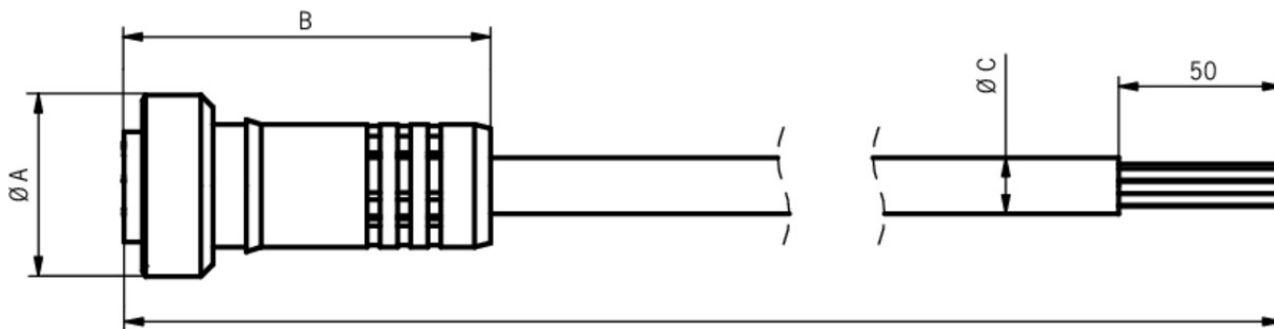

ITEM 100961 C-MINF12-12X1,0PV06,0-MA-100961

Description	Technical data	Accessories	Downloads
-------------	----------------	-------------	-----------

Features

- › MR12 female plug, 12-pin
- › Straight plug connector
- › PVC cable
- › Cable length 6 m
- › With flying lead

Connector assignment

- | | |
|----|-------|
| 1 | OG |
| 2 | BU |
| 3 | WH/BK |
| 4 | RD/BK |
| 5 | GN/BK |
| 6 | OG/BK |
| 7 | BU/BK |
| 8 | BK/WH |
| 9 | GN/YE |
| 10 | RD |
| 11 | WH |
| 12 | BK |

Mechanical values and environment

Sheath material	PVC
Drag chain suitability	No
Ambient temperature	-40 ... +80 °C
Number of conductors	12
Type of cable	straight
Cable length	6 m
Cable diameter	
Approx.	10,4 mm
Conductor cross-section	18 AWG
	Connection 1
Degree of protection	IP67
Plug lock material	Plastic
Connection	Plug connector BHA12
Connection type	Socket
Cable outlet	straight
Number of pins	12
Plug lock	Screw connection
	Connection 2
Conductor end	Sheath stripped
Connection	Flying lead

Electrical connection ratings

Rated voltage	300 V
---------------	-------

Dimension drawing

Legende

Legende

- Mass A** Ø 32
- Mass B** 64
- Mass C** Ø 10.4

Catalogs

- Bezpečnostní spínače s plastovým pouzdrém Sicherheitsschalter mit Kunststoffgehäuse Safety Switches with Plastic Housing Interruptores de seguridad con carcasa plástica Interrupteurs de sécurité avec boîtier plastique 塑料壳体的安全开关