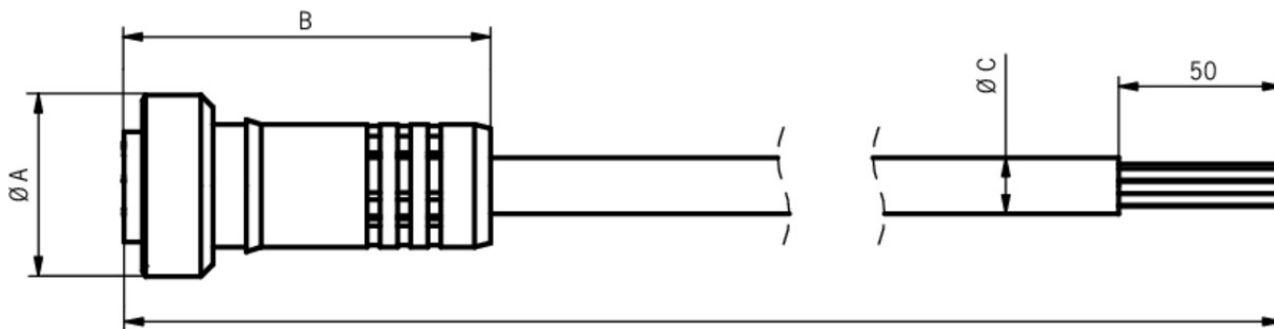

**ITEM 102523 C-MINF12-12X1,0PU09,1-MA-102523**

Description	Technical data	Accessories	Downloads
-------------	----------------	-------------	-----------

**Features**

- › MR12 female plug, 12-pin
- › Straight plug connector
- › PUR cable
- › Cable length 9.1 m
- › With flying lead

## Mechanical values and environment

Sheath material	PUR
Drag chain suitability	No
Ambient temperature	-40 ... +80 °C
Number of conductors	12
Type of cable	straight
Cable length	9,1 m
Cable diameter	10,4 mm
Conductor cross-section	18 AWG
	<b>Connection 1</b>
Degree of protection	IP67
Connection	Plug connector BHA12
Connection type	Socket
Cable outlet	straight
Number of pins	12
Plug lock	Screw connection
Plug housing material	Plastic
	<b>Connection 2</b>
Conductor end	Sheath stripped
Connection	Flying lead

## Dimension drawing

### Legende

- Mass A Ø 32
- Mass B 64
- Mass C Ø 10.4