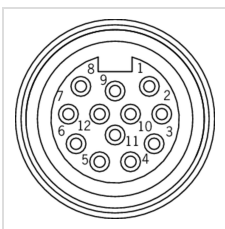

**ITEM 102523 C-MINF12-12X1,0PU09,1-MA-102523**

Description	Technical data	Accessories	Downloads
-------------	----------------	-------------	-----------

**Features**

- › MR12 female plug, 12-pin
- › Straight plug connector
- › PUR cable
- › Cable length 9.1 m
- › With flying lead

**Connector assignment**

- 1 OG
- 2 BU
- 3 WH/BK
- 4 RD/BK
- 5 GN/BK
- 6 OG/BK
- 7 BU/BK
- 8 BK/WH
- 9 GN/YE
- 10 RD
- 11 WH
- 12 BK

## Mechanical values and environment

Sheath material	PUR
Drag chain suitability	No
Ambient temperature	-40 ... +80 °C
Number of conductors	12
Type of cable	straight
Cable length	9,1 m
Cable diameter	10,4 mm
Conductor cross-section	18 AWG
	<b>Connection 1</b>
Degree of protection	IP67
Connection	Plug connector BHA12
Connection type	Socket
Cable outlet	straight
Number of pins	12
Plug lock	Screw connection
Plug housing material	Plastic
	<b>Connection 2</b>
Conductor end	Sheath stripped
Connection	Flying lead

### Legende

- Mass A Ø 32
- Mass B 64
- Mass C Ø 10.4