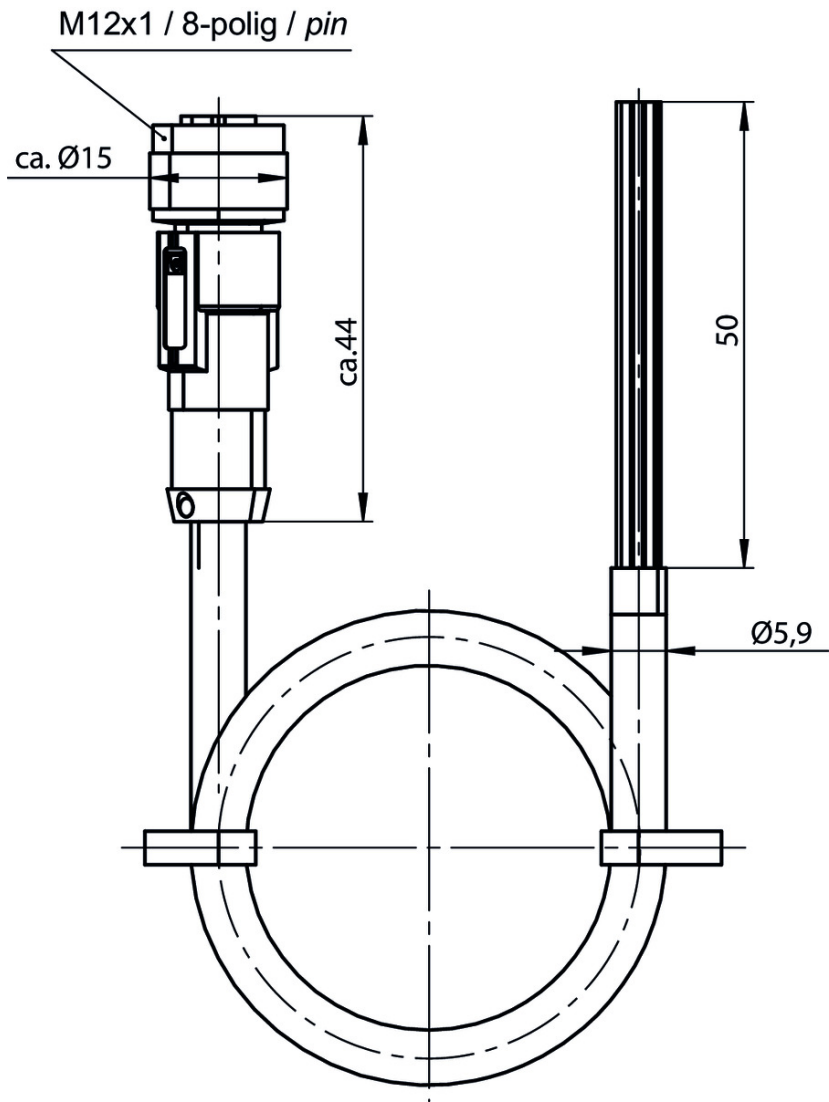

ITEM 100178 C-M12F08-08X025PV10,0-MA-100178

Description	Technical data	Accessories	Downloads
-------------	----------------	-------------	-----------

Features

- › M12 female plug, 8-pin
- › Straight plug connector
- › PVC cable
- › Cable length 10 m
- › With flying lead

Terminal assignment

View of connection side	Pin	Conductor coloring
	1	WH
	2	BN
	3	GN
	4	YE
	5	GY
	6	PK
	7	BU
	8	RD

Mechanical values and environment

Sheath material	PVC
Conductor insulation material	PVC
Conductor material	Cu flexible wire bare
Fire behavior	Flame retardant according to UL-Style 2464
Drag chain suitability	No
UV resistance	Moderately UV-resistant
Ambient temperature	
static	-25 ... +80 °C
Dynamic	-5 ... +80 °C
Number of conductors	8
Type of cable	straight
Cable length	10 m
Cable diameter	
Approx.	5,9 mm
Conductor cross-section	0.25 mm ²
Conductor identification	Color code
Sheath color	Black
Bending radius	
static	5 x cable diameter
Dynamic	15 x cable diameter
	Connection 1
Degree of protection	IP67 [1]
Plug lock material	CuZn, nickel-plated
Insertion cycles	100
Insulating material group	1
Connection	Plug connectors M12x1
Connection type	Socket
Cable outlet	straight
Number of pins	8
Plug lock	Screw connection
Plug housing material	TPU
	Connection 2
Conductor end	Sheath stripped
Connection	Flying lead

[1] In the inserted state

Dimension drawing

Legende

1 Cable socket M12x1 / 8-pin

Terminal assignment

Catalogs

- ✓ Light grids and light curtains LCA Barreras fotoeléctricas y cortinas fotoeléctricas LCA Barrières photoélectriques et rideaux lumineux LCA Lichtgitter und Lichtvorhänge LCA