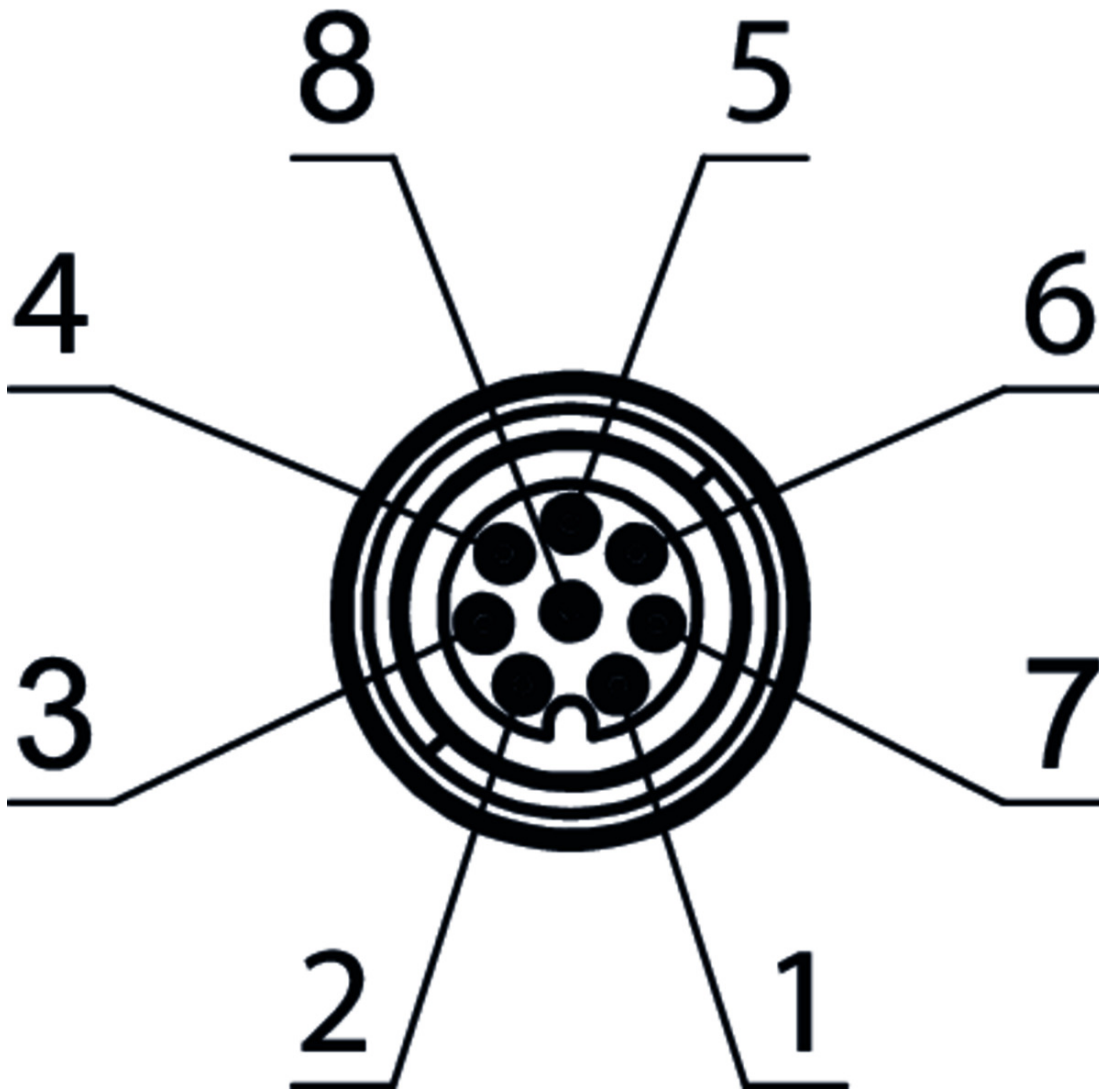

ITEM 100178 C-M12F08-08X025PV10,0-MA-100178

Description	Technical data	Accessories	Downloads
-------------	----------------	-------------	-----------

Features

- › M12 female plug, 8-pin
- › Straight plug connector
- › PVC cable
- › Cable length 10 m
- › With flying lead

Terminal assignment

View of connection side	Pin	Conductor coloring
	1	WH
	2	BN
	3	GN
	4	YE
	5	GY
	6	PK
	7	BU
	8	RD

Mechanical values and environment

Sheath material	PVC
Conductor insulation material	PVC
Conductor material	Cu flexible wire bare
Fire behavior	Flame retardant according to UL-Style 2464
Drag chain suitability	No
UV resistance	Moderately UV-resistant
Ambient temperature	
static	-25 ... +80 °C
Dynamic	-5 ... +80 °C
Number of conductors	8
Type of cable	straight
Cable length	10 m
Cable diameter	
Approx.	5,9 mm
Conductor cross-section	0.25 mm ²
Conductor identification	Color code
Sheath color	Black
Bending radius	
static	5 x cable diameter
Dynamic	15 x cable diameter
	Connection 1
Degree of protection	IP67 [1]
Plug lock material	CuZn, nickel-plated
Insertion cycles	100
Insulating material group	1
Connection	Plug connectors M12x1
Connection type	Socket
Cable outlet	straight
Number of pins	8
Plug lock	Screw connection
Plug housing material	TPU
	Connection 2
Conductor end	Sheath stripped
Connection	Flying lead

[1] In the inserted state

Dimension drawing

Legende

1 Cable socket M12x1 / 8-pin

Terminal assignment

Catalogs

- ✓ Light grids and light curtains LCA Barreras fotoeléctricas y cortinas fotoeléctricas LCA Barrières photoélectriques et rideaux lumineux LCA Lichtgitter und Lichtvorhänge LCA