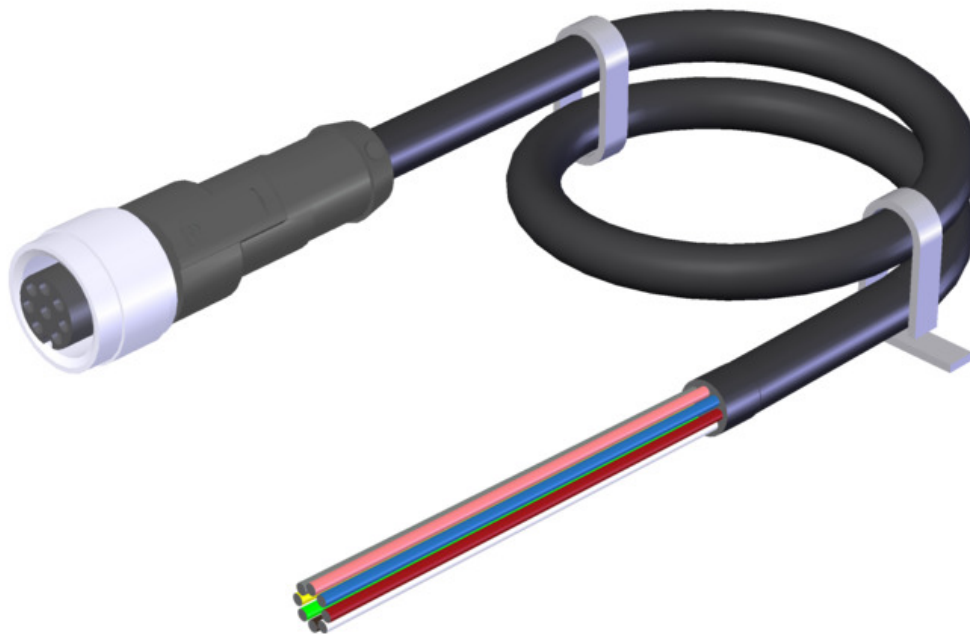

ITEM 100178 C-M12F08-08X025PV10,0-MA-100178

Description	Technical data	Accessories	Downloads
-------------	----------------	-------------	-----------

Features

- › M12 female plug, 8-pin
- › Straight plug connector
- › PVC cable
- › Cable length 10 m
- › With flying lead

Terminal assignment

View of connection side	Pin	Conductor coloring
	1	WH
	2	BN
	3	GN
	4	YE
	5	GY
	6	PK
	7	BU
	8	RD

Mechanical values and environment

Sheath material	PVC
Conductor insulation material	PVC
Conductor material	Cu flexible wire bare
Fire behavior	Flame retardant according to UL-Style 2464
Drag chain suitability	No
UV resistance	Moderately UV-resistant
Ambient temperature	
static	-25 ... +80 °C
Dynamic	-5 ... +80 °C
Number of conductors	8
Type of cable	straight
Cable length	10 m
Cable diameter	
Approx.	5,9 mm
Conductor cross-section	0.25 mm ²
Conductor identification	Color code
Sheath color	Black
Bending radius	
static	5 x cable diameter
Dynamic	15 x cable diameter
	Connection 1
Degree of protection	IP67 [1]
Plug lock material	CuZn, nickel-plated
Insertion cycles	100
Insulating material group	1
Connection	Plug connectors M12x1
Connection type	Socket
Cable outlet	straight
Number of pins	8
Plug lock	Screw connection
Plug housing material	TPU
	Connection 2
Conductor end	Sheath stripped
Connection	Flying lead

[1] In the inserted state

Dimension drawing

Legende

1 Cable socket M12x1 / 8-pin

Terminal assignment

Catalogs

- ✓ Light grids and light curtains LCA Barreras fotoeléctricas y cortinas fotoeléctricas LCA Barrières photoélectriques et rideaux lumineux LCA Lichtgitter und Lichtvorhänge LCA