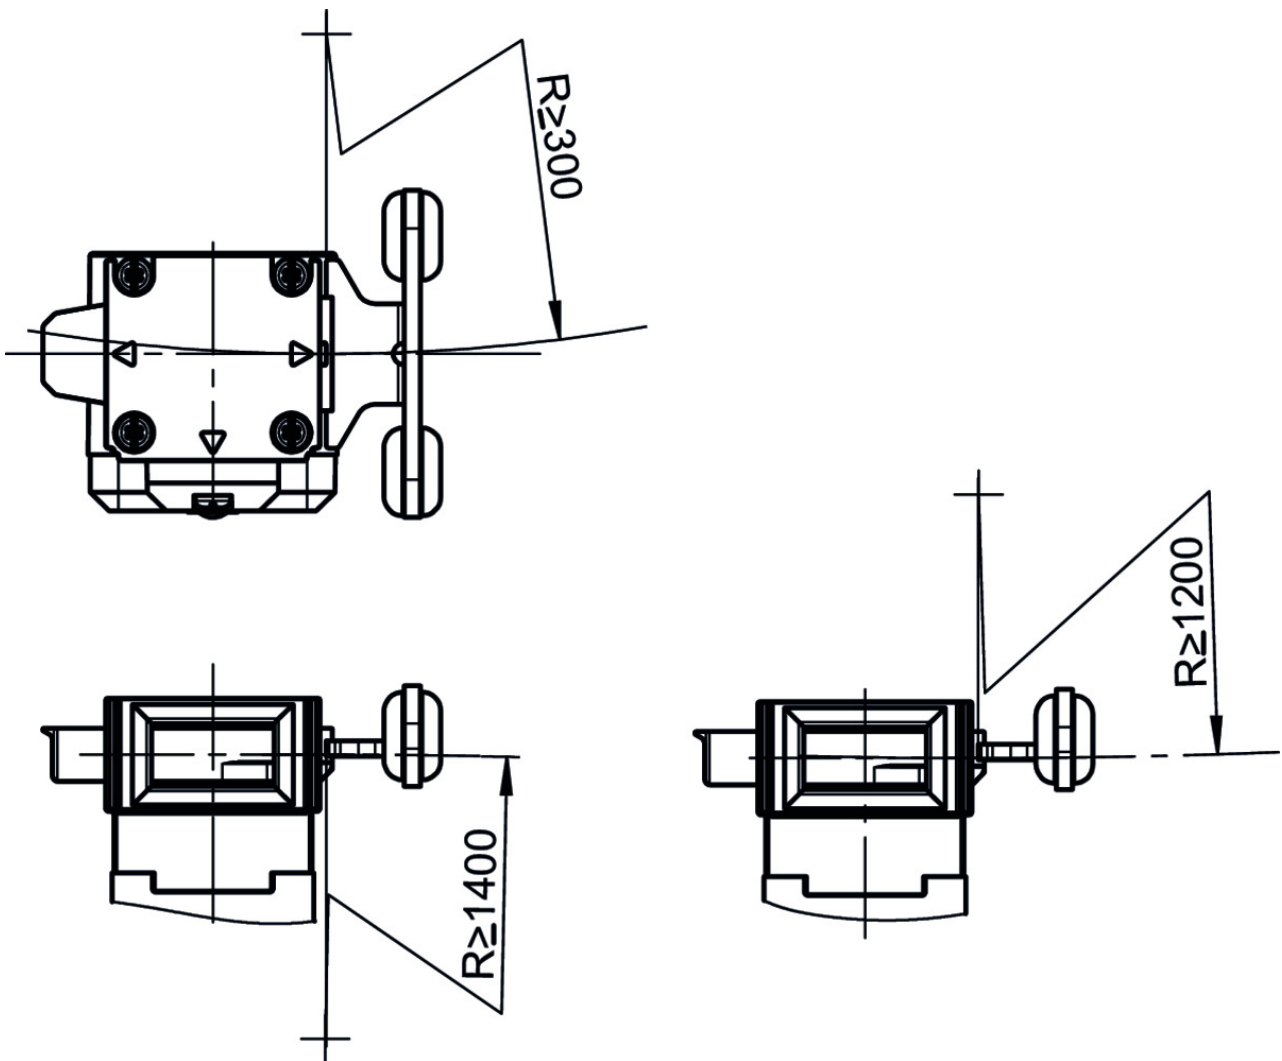

ITEM 122667 A-C-H-W-SST-122667

Description	Technical data	Accessories	Downloads
-------------	----------------	-------------	-----------

Features

- › Actuator bent at top
- › Two safety screws included

Actuator bent at top

Mechanical values and environment

Housing material	Encapsulation	Fiber reinforced plastic, black
	Mounting	Stainless steel
	Bush	NBR
Weight		0,03 kg
Ambient temperature		-20 ... 55 °C

Degree of protection	IP67 / IP69
Mechanical life	1×10^6
Installation position	Any
Locking force F_{max}	1500 N
Locking force F_{Zh}	1100 N [1]
Overtravel	5 mm

Electrical connection ratings

Power supply	Inductive via read head
--------------	-------------------------

[1] $F_{zh} = F_{max}/1.3$

Dimension drawing

Dimension drawing

Mounting accessories

▼ Safety screws M4 x 14

074063 M4X14/V100

▼ Features

- › Safety screws M4 x 14
- › Packaging unit 100 pieces

Catalogs

▼ Sicherheitsschalter CTP mit integriertem AS-Interface

	Doc. no.	Version	Language	Download
Sicherheitsschalter CTP mit integriertem AS-Interface Safety switch CTP with integrated AS-Interface	126118	01-11/15	 	 0.8 MB