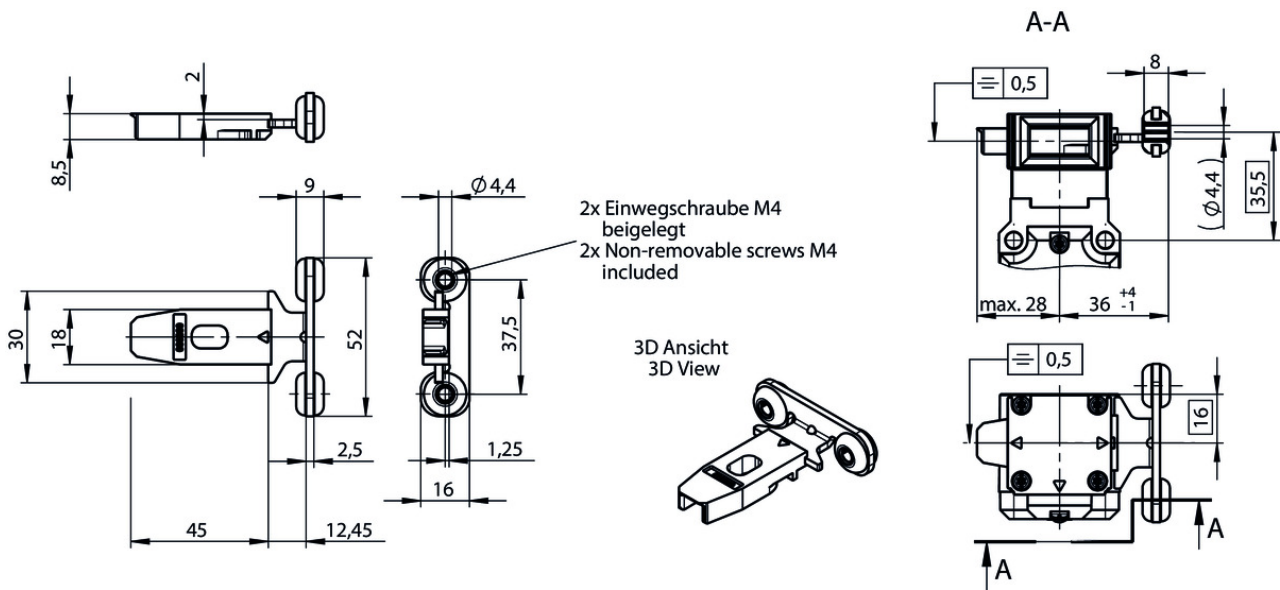

Mechanical values and environment

Housing material	Encapsulation	Fiber reinforced plastic, black
	Mounting	Stainless steel
	Bush	NBR
Weight		0,03 kg
Ambient temperature		-20 ... 55 °C

Degree of protection	IP67 / IP69
Mechanical life	1×10^6
Installation position	Any
Locking force F_{max}	1500 N
Locking force F_{Zh}	1100 N [1]
Overtravel	5 mm

Electrical connection ratings

Power supply	Inductive via read head
--------------	-------------------------

[1] $F_{zh} = F_{max}/1.3$

Dimension drawing

Dimension drawing

Mounting accessories

▼ Safety screws M4 x 14

074063 M4X14/V100

▼ Features

- › Safety screws M4 x 14
- › Packaging unit 100 pieces

Catalogs

▼ Sicherheitsschalter CTP mit integriertem AS-Interface

	Doc. no.	Version	Language	Download
Sicherheitsschalter CTP mit integriertem AS-Interface Safety switch CTP with integrated AS-Interface	126118	01-11/15	 	 0.8 MB