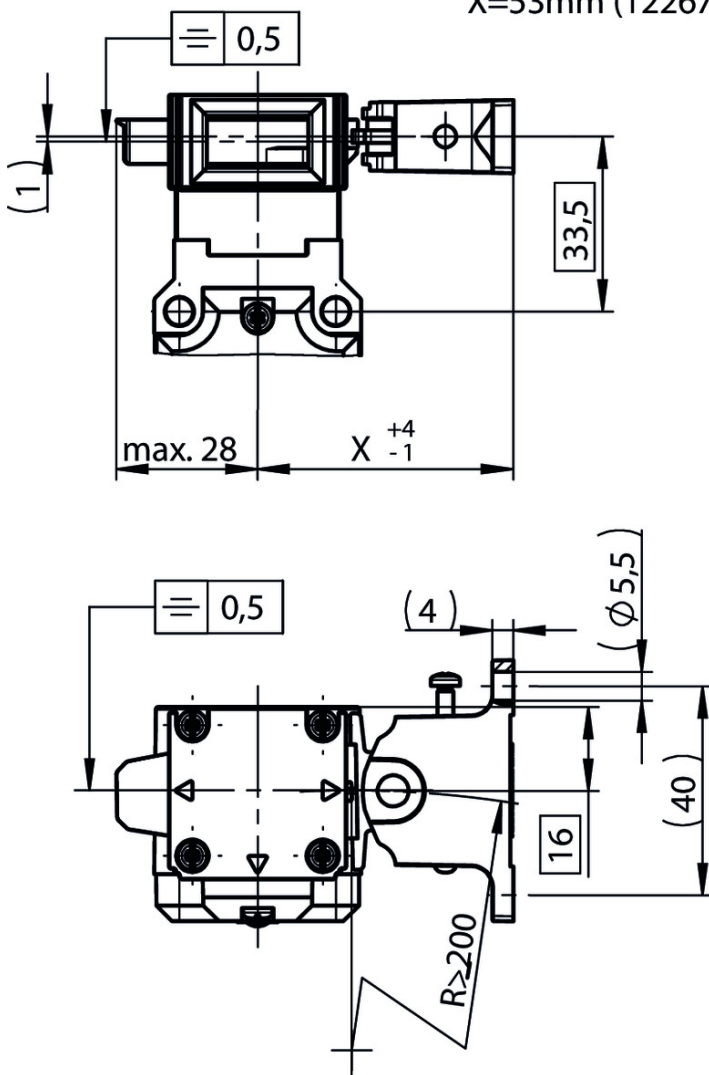

ITEM 122672 A-C-H-RR-LS-122672

Description	Technical data	Accessories	Downloads
-------------	----------------	-------------	-----------

Features

- › Hinged actuator for doors hinged on the right
- › Two safety screws included

Ambient temperature	-20 ... 55 °C
Degree of protection	IP67 / IP69
Mechanical life	1 x 10 ⁶
Installation position	Any
Locking force F _{max}	2600 N
Locking force F _{Zh}	2000 N ^[1]
Overtravel	5 mm

Electrical connection ratings

Power supply	Inductive via read head
--------------	-------------------------

[1] F_{zh} = F_{max}/1.3

Dimension drawing

X=53mm (122671, 122672)

Dimension drawing

122672 A-C-H-RR-LS-122672

122671 A-C-H-RL-LS-122671

Mounting accessories

▼ Safety screws for actuators, M5 x 10

073455 M5X10-NIRO/V100 NZ/TZ

▼ Features

- › Safety screws M5 x 10
- › Packaging unit 100 pieces

Catalogs

▼ Sicherheitsschalter CTP mit integriertem AS-Interface