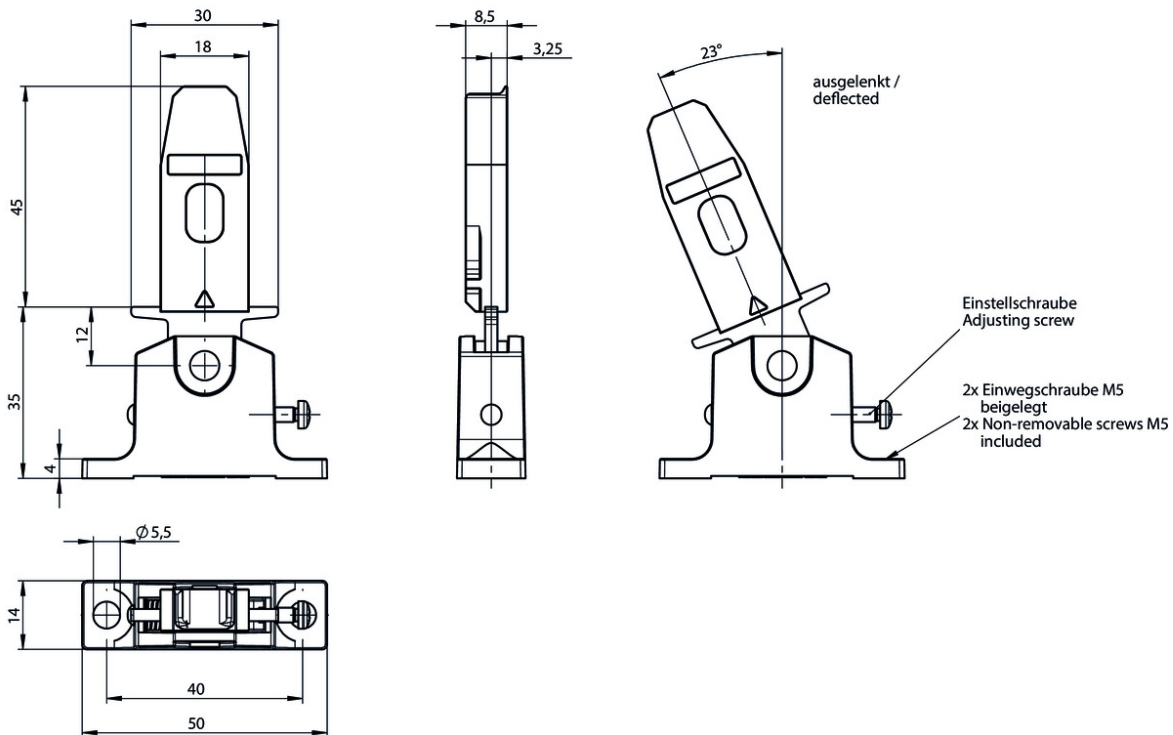

Power supply	Inductive via read head
--------------	-------------------------

[1] F_{zh} = F_{max}/1.3

Dimension drawing

X=53mm (122671, 122672)

Dimension drawing

122672 A-C-H-RR-LS-122672

122671 A-C-H-RL-LS-122671

Mounting accessories

▼ Safety screws for actuators, M5 x 10

073455 M5X10-NIRO/V100 NZ/TZ

▼ Features

- › Safety screws M5 x 10
- › Packaging unit 100 pieces

Catalogs

▼ Sicherheitsschalter CTP mit integriertem AS-Interface