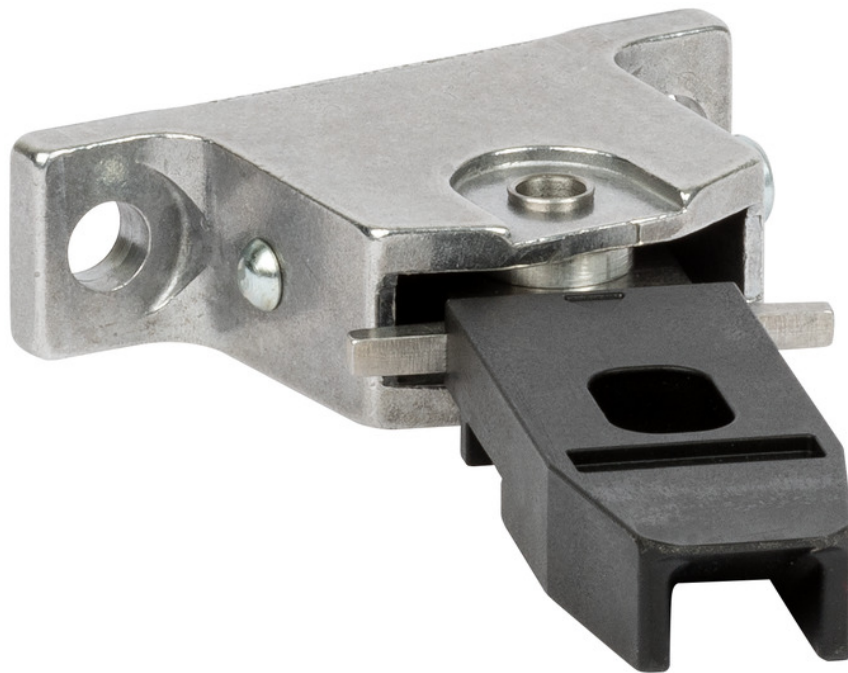

ITEM 122672 A-C-H-RR-LS-122672

Description	Technical data	Accessories	Downloads
-------------	----------------	-------------	-----------

Features

- › Hinged actuator for doors hinged on the right
- › Two safety screws included

Hinged actuator

For door radii less than 1000 mm a hinged actuator should be used. The spring action movement of the actuator prevents damage due to the actuator jamming in the actuator head. Depending on the movement of the safety guard, the actuator must be selected for left, right, top or bottom.

The safety screws included can be inserted with a normal tool, but cannot be removed again.

Mechanical values and environment

Housing material	Encapsulation	Fiber reinforced plastic, black
	Mounting	Die-cast aluminum
Weight		0,04 kg

Mounting accessories

▼ Safety screws for actuators, M5 x 10

073455 M5X10-NIRO/V100 NZ/TZ

▼ Features

- › Safety screws M5 x 10
- › Packaging unit 100 pieces

Catalogs

▼ Sicherheitsschalter CTP mit integriertem AS-Interface