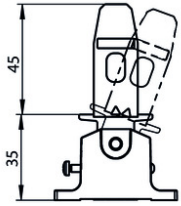

Power supply	Inductive via read head
--------------	-------------------------

[1] F_{zh} = F_{max}/1.3

Dimension drawing

X=53mm (122671, 122672)

Dimension drawing

122672 A-C-H-RR-LS-122672

122671 A-C-H-RL-LS-122671

Mounting accessories

▼ Safety screws for actuators, M5 x 10

073455 M5X10-NIRO/V100 NZ/TZ

▼ Features

- › Safety screws M5 x 10
- › Packaging unit 100 pieces

Catalogs

▼ Sicherheitsschalter CTP mit integriertem AS-Interface