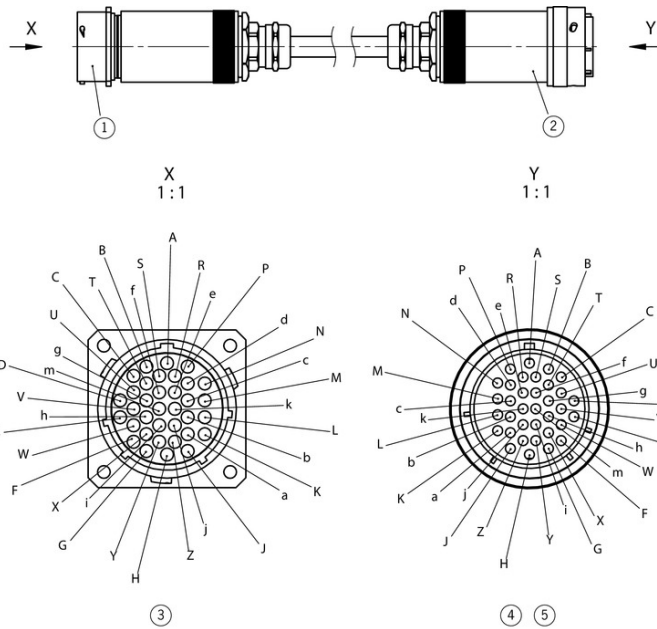

Steckerbelegung: ⑥			Steckerbelegung: ⑥			Steckerbelegung: ⑥		
Kontakt Pin ⑦	Querschnitt mm² ⑧	Adernfarbe ⑨	Kontakt Pin ⑦	Querschnitt mm² ⑧	Adernfarbe ⑨	Kontakt Pin ⑦	Querschnitt mm² ⑧	Adernfarbe ⑨
A	0,14	BNBU	N	0,14	BNGN	b	0,14	BKWH
B	0,14	BUWH	P	0,34	GN	c	0,14	BKBN
C	0,14	GNWH	R	0,34	YEWL	d	0,14	GNFY
D	0,14	YEWL	S	0,14	BNYE	e	0,14	YEGY
E	0,14	GYWH	T	0,14	BNGY	f	0,14	GNPK
F	0,14	WKPK	U	0,14	BNPK	g	0,14	YEPK
G	0,14	BK	V	0,34	WH	h	0,14	GNBU
H	0,14	VT	W	0,34	BN	i	0,14	YEBU
J	0,14	GYPK	X	0,34	RD	j	0,14	RDGN
K	0,34	GY	Y	0,34	BU	k	0,14	RDYE
L	0,34	PK	Z	0,14	RDWH	m	0,14	BKGN
M	0,14	RDBU	a	0,14	BNRD			

Legende

1. 1 Flange plug connector with socket contacts
2. 2 Plug connector with male contacts
3. 3 Pin assignment 1:1, inner screens not connected, outer screen connected to plug housing
4. 4 Cable length: 15m
5. 5 Wires: 4 x 0.34mm², 4 x 0.34mm², 27 x 0.14mm², plug connector: Number of pins 35, version: Metal
6. 6 Connector assignment:
7. 7 Contact pin
8. 8 Cross-section mm²
9. 9 Conductor coloring