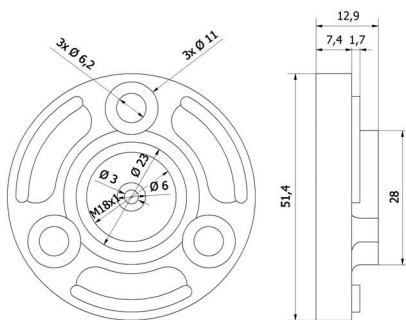

AE000001

ACCESSORIES • MOUNTING

MECHANICAL DATA

Material	Plastic
Mounting type	Screw
Version	Fastening parts/-set

OTHER DATA

Scope of delivery	Mounting material for lights
-------------------	------------------------------

DIMENSIONAL DRAWING

INSTALLATION

Mounting / Installation may only be carried out by a qualified electrician!

DISPOSAL

SAFETY WARNINGS

Before initial operation, please make sure to follow all safety instructions that may be provided in the product information!