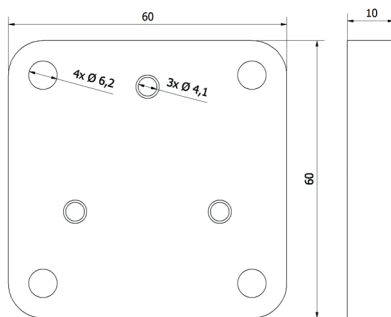

#### MECHANICAL DATA

Material	Plastic
Mounting type	Screw
Version	Fastening parts/-set

#### DIMENSIONAL DRAWING