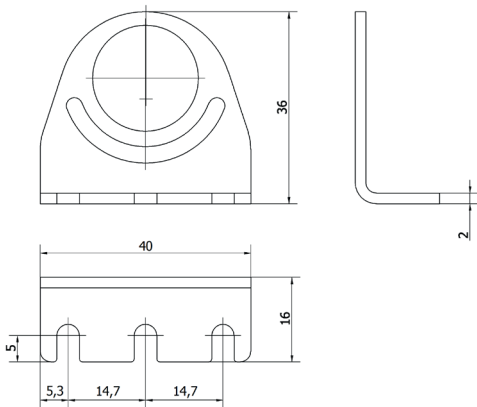

#### MECHANICAL DATA

Angle	90 °
Material	Stainless steel
Mounting type	Screw
Version	Mounting angle bracket

#### DIMENSIONAL DRAWING