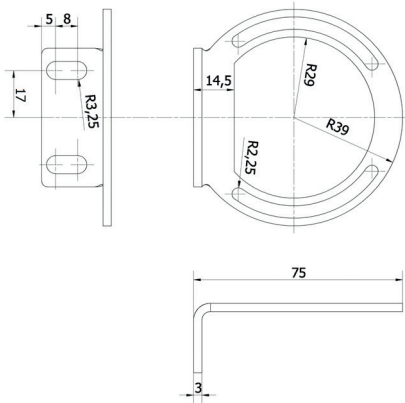

AO000541

ACCESSORIES • MOUNTING

MECHANICAL DATA

Material	Stainless steel
Mounting type	Screw
Thread pitch	1 mm
Version	Mounting angle bracket

OTHER DATA

Scope of delivery	Mounting material for lights, brackets
-------------------	--

DIMENSIONAL DRAWING

INSTALLATION

Mounting / Installation may only be carried out by a qualified electrician!

DISPOSAL

SAFETY WARNINGS

Before initial operation, please make sure to follow all safety instructions that may be provided in the product