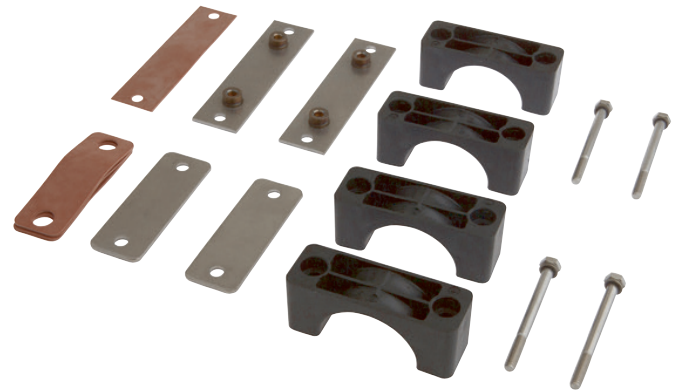

AO000562

ACCESSORIES • MOUNTING

MECHANICAL DATA

Material	Steel
Mounting type	Snap
Version	Other

OTHER DATA

Scope of delivery	Mounting material for lights
-------------------	------------------------------

DIMENSIONAL DRAWING