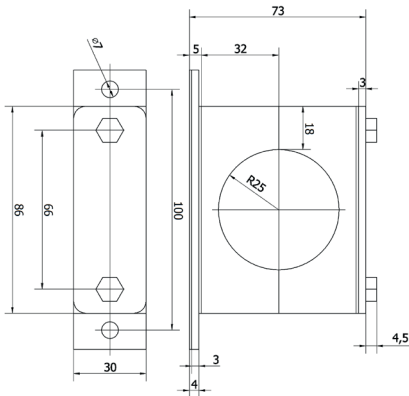

AO000562

ACCESSORIES • MOUNTING

MECHANICAL DATA

Material	Steel
Mounting type	Snap
Version	Other

OTHER DATA

Scope of delivery	Mounting material for lights
-------------------	------------------------------

DIMENSIONAL DRAWING