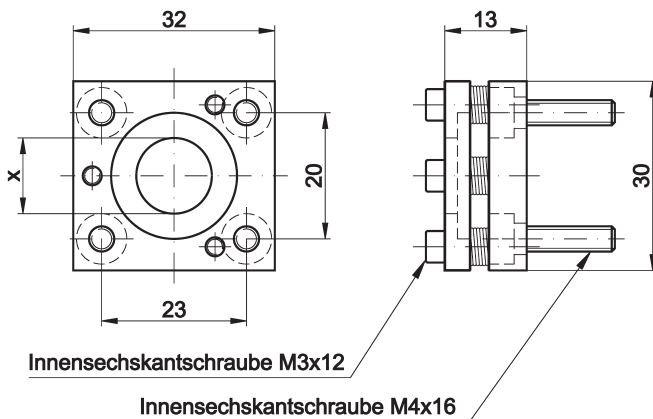

AP000014

ACCESSORIES • MOUNTING

MECHANICAL DATA

Height	14 mm
Length	30 mm
Material	Aluminium
Mounting type	Screw
Version	Flange
Weight	30 kg
Width	34 mm

OTHER DATA

Scope of delivery	Mounting material and precision flange
-------------------	--

DIMENSIONAL DRAWING

INSTALLATION

DISPOSAL

Mounting / Installation may only be carried out by a qualified electrician!

SAFETY WARNINGS

Before initial operation, please make sure to follow all safety instructions that may be provided in the product information!