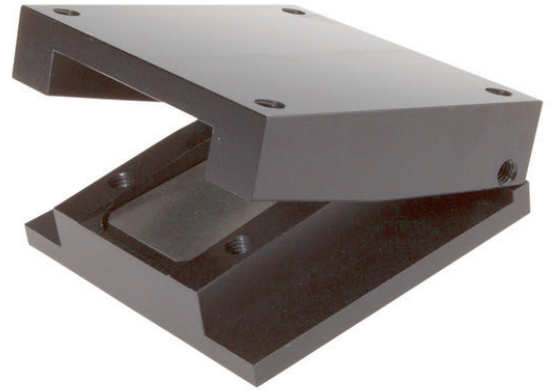

AV000041

ACCESSORIES • LINEAR AND ANGULAR MEASUREMENT

MECHANICAL DATA

Height	30 mm
Length	80 mm
Material	Aluminium
Mounting type	Screw
Painting	Black
Surface	Anodised
Version	Mounting angle bracket
Weight	420 kg
Width	80 mm

OTHER DATA

Scope of delivery	Angle
-------------------	-------

DIMENSIONAL DRAWING

INSTALLATION

DISPOSAL

Mounting / Installation may only be carried out by a qualified electrician!

SAFETY WARNINGS

Before initial operation, please make sure to follow all safety instructions that may be provided in the product information!