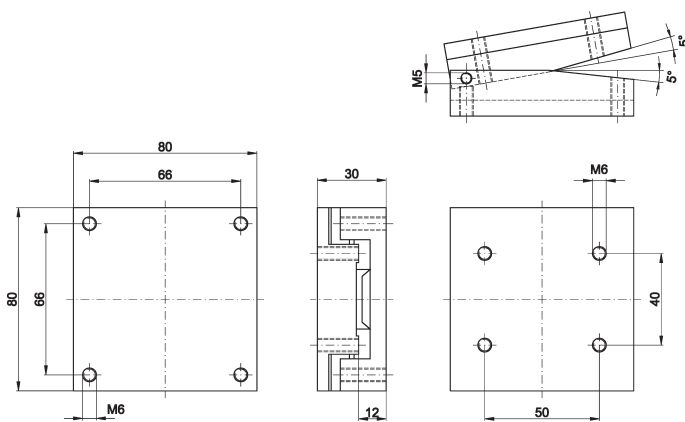

AV000041

ACCESSORIES • LINEAR AND ANGULAR MEASUREMENT

MECHANICAL DATA

Height	30 mm
Length	80 mm
Material	Aluminium
Mounting type	Screw
Painting	Black
Surface	Anodised
Version	Mounting angle bracket
Weight	420 kg
Width	80 mm

OTHER DATA

Scope of delivery	Angle
-------------------	-------

DIMENSIONAL DRAWING

INSTALLATION

DISPOSAL

Mounting / Installation may only be carried out by a qualified electrician!

SAFETY WARNINGS

Before initial operation, please make sure to follow all safety instructions that may be provided in the product information!