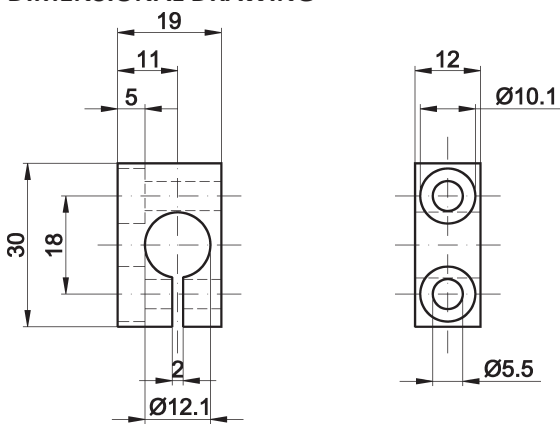

**AY000032**

**ACCESSORIES • MOUNTING**

**MECHANICAL DATA**

For sensor	12mm
Material	Aluminium
Mounting type	Screw mounting
Nominal diameter	12 mm
Surface	Anodised
To fix to	Wall mounting

**OTHER DATA**

Suitable for fire protection areas	No
------------------------------------	----

**DIMENSIONAL DRAWING**

**INSTALLATION**

Mounting / Installation may only be carried out by a qualified electrician!

**DISPOSAL**

**SAFETY WARNINGS**

Before initial operation, please make sure to follow all safety instructions that may be provided in the product information!