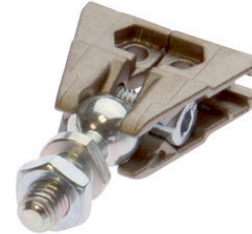

AY000088

ACCESSORIES • MOUNTING

MECHANICAL DATA

Housing material

Metal

Type of mechanical accessories

Fixture kit

DIMENSIONAL DRAWING