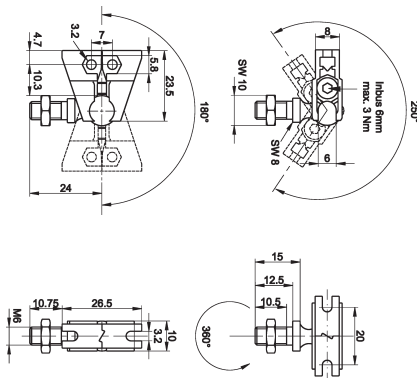

AY000088

ACCESSORIES • MOUNTING

MECHANICAL DATA

Housing material

Metal

Type of mechanical accessories

Fixture kit

DIMENSIONAL DRAWING