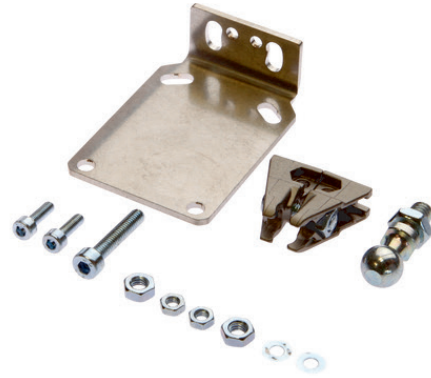

AY000096

ACCESSORIES • UNIVERSAL HOLDERS

MECHANICAL DATA

Housing material

Metal

Type of mechanical accessories

Fixture kit

DIMENSIONAL DRAWING