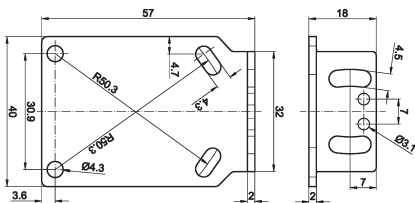

AY000096

ACCESSORIES • UNIVERSAL HOLDERS

MECHANICAL DATA

Housing material

Metal

Type of mechanical accessories

Fixture kit

DIMENSIONAL DRAWING