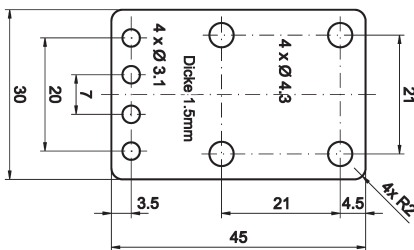

AY000114

ACCESSORIES • UNIVERSAL HOLDERS

MECHANICAL DATA

Housing material

Metal

Type of mechanical accessories

Fixture kit

DIMENSIONAL DRAWING