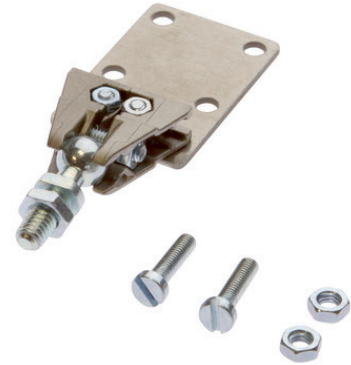

AY000114

ACCESSORIES • UNIVERSAL HOLDERS

MECHANICAL DATA

Housing material

Metal

Type of mechanical accessories

Fixture kit

DIMENSIONAL DRAWING