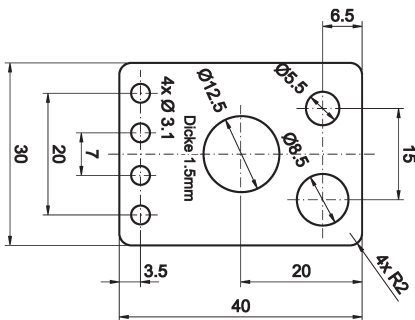

AY000115

ACCESSORIES • UNIVERSAL HOLDERS

MECHANICAL DATA

Housing material	Metal
Type of mechanical accessories	Fixture kit

DIMENSIONAL DRAWING

INSTALLATION

Mounting / Installation may only be carried out by a qualified electrician!