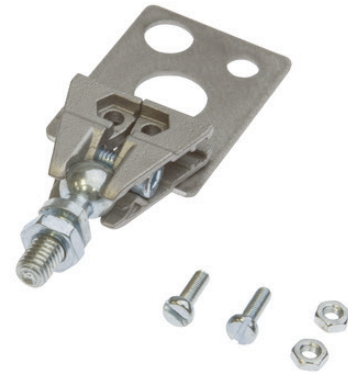

AY000115

ACCESSORIES • UNIVERSAL HOLDERS

MECHANICAL DATA

Housing material	Metal
Type of mechanical accessories	Fixture kit

DIMENSIONAL DRAWING

INSTALLATION

Mounting / Installation may only be carried out by a qualified electrician!