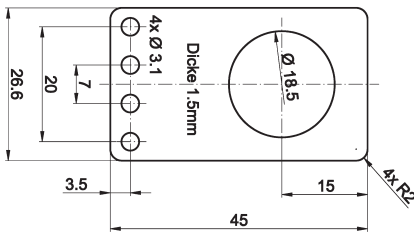

AY000117

ACCESSORIES • UNIVERSAL HOLDERS

MECHANICAL DATA

Housing material

Metal

Type of mechanical accessories

Fixture kit

DIMENSIONAL DRAWING