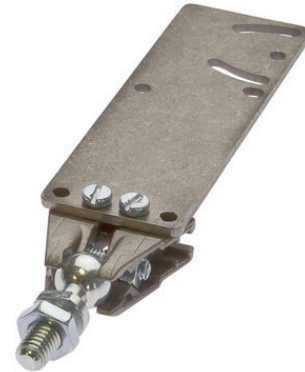

AY000118

ACCESSORIES • UNIVERSAL HOLDERS

MECHANICAL DATA

Housing material	Metal
Type of mechanical accessories	Fixture kit

DIMENSIONAL DRAWING

INSTALLATION

Mounting / Installation may only be carried out by a qualified electrician!