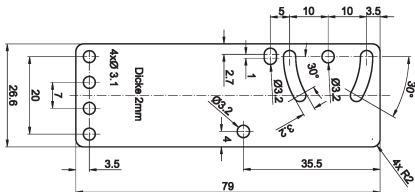

AY000118

ACCESSORIES • UNIVERSAL HOLDERS

MECHANICAL DATA

Housing material	Metal
Type of mechanical accessories	Fixture kit

DIMENSIONAL DRAWING

INSTALLATION

Mounting / Installation may only be carried out by a qualified electrician!