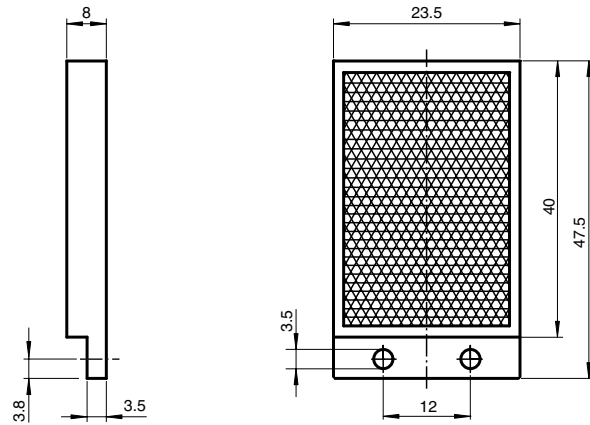

## Dimensions

## Model Number

**REF-H40**

Reflector, rectangular 47.5 mm x 23.5 mm, mounting holes, fixing strap

### Mechanical specifications

Material PMMA/ABS

Dimensions 47.5 mm x 23.5 mm x 8 mm

Mounting mounting holes