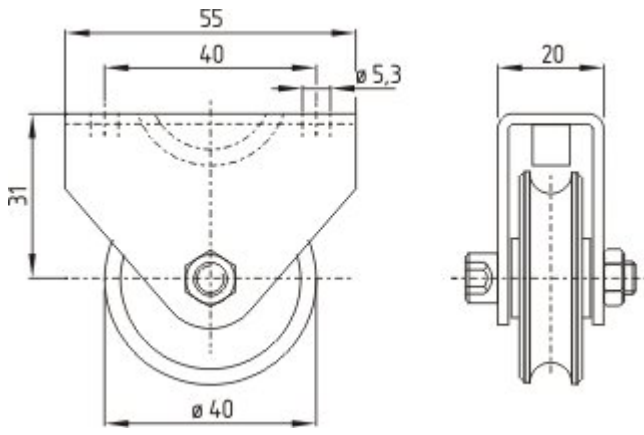

Dimensional drawing (miscellaneous)

K.A. Schmersal GmbH & Co. KG, Möddinghofe 30, D-42279 Wuppertal

The data and values have been checked thoroughly. Technical modifications and errors excepted.

Generiert am 13.02.2019 - 13:02:29h Kasbase 3.3.0.F.64I