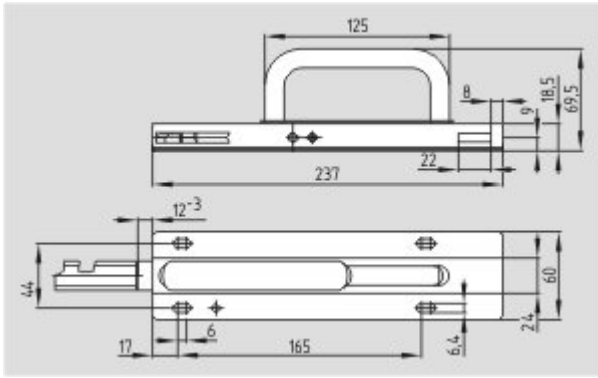

Mechanical data

Design of actuators	straight
Shearing force	12500

Dimensions

Dimensions of the actuators	
- Width of the actuator	60
- Height of the actuator	69.5
- Length of the actuator	237

Documents

Mounting and wiring instructions (cn) 240 kB, 28.07.2017

Code: m_sz4p01_cn

Mounting and wiring instructions (de, en, fr) 101 kB, 04.02.2009

Code: m_sz4p01

Images

Dimensional drawing (miscellaneous)

K.A. Schmersal GmbH & Co. KG, Mödinghofe 30, D-42279 Wuppertal
The data and values have been checked thoroughly. Technical modifications and errors excepted.
Generiert am 13.02.2019 - 14:39:08h Kasbase 3.3.0.F.64I