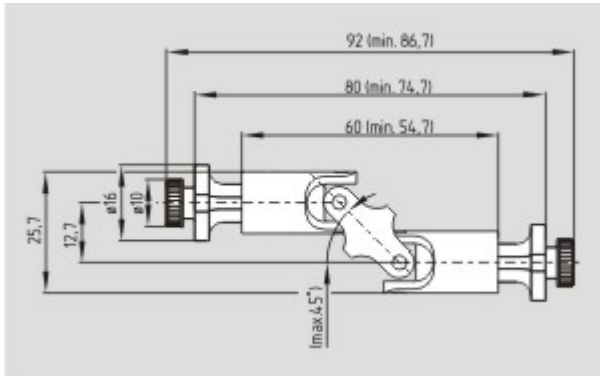

Datasheet - UNIVERSAL JOINT K1

Safety switch for hinged guards / Hinge safety switch / TV8S 521 / Accessories

Preferred typ

(Minor differences between the printed image and the original product may exist!)

- Factory-mounted pins
- Universal joint to compensate axial displacement

Ordering details

Product type description	KREUZGELENK K1
Article number	101138412
EAN Code	4030661106489
eCl@ss	27-27-92-91

Global Properties

Permanent light	KREUZGELENK
Weight	60

Dimensions

Dimensions	
- Width	86.7 mm ... 92 mm
- Height	16 mm
- Depth	16 mm

notice

Recommended combinations	TV8S 521
--------------------------	----------

Images

K.A. Schmersal GmbH & Co. KG, Möddinghofe 30, D-42279 Wuppertal