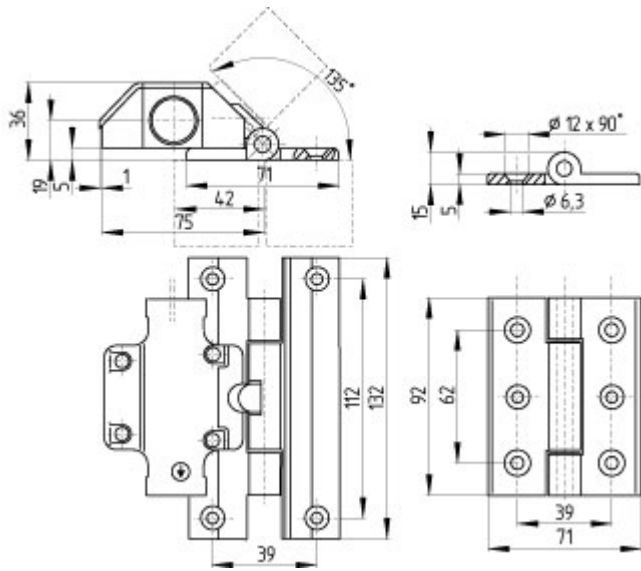

Datasheet - additional hinge TESZ/S/35

Safety switch for hinged guards / Hinge safety switch / Accessories / additional hinge

(Minor differences between the printed image and the original product may exist!)

Ordering details

Product type description	Zusatzscharnier TESZ/S/35
Article number	101030522
EAN Code	
eCl@ss	27-27-92-91

Global Properties

Permanent light	Zusatzscharnier
Material of the hinge	Aluminium
Weight	160

Mechanical data

Alignment aid (Y/N)	No
---------------------	----

Dimensions

Dimensions	
- Width	71
- Height	92
Suitable for mounting to profile systems	35

Images

Dimensional drawing (basic component)

K.A. Schmersal GmbH & Co. KG, Möddinghofe 30, D-42279 Wuppertal