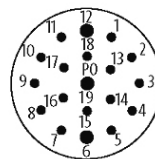

#### Illustration

M12-Females 5-pole

M23-Plug 19-pole

Product may differ from Image

#### General data

Protection	IP67 inserted and tightened (EN 60529)
Dimensions H x W x D	117x54x25 mm
Temperature range	-20...+80 °C