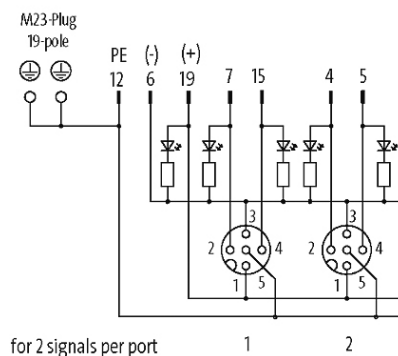

#### Illustration

M12-Females 5-pole

M23-Plug 19-pole

Product may differ from Image

#### Contact Layout

PIN 1	(+)
PIN 2	(NC)/(S2)
PIN 3	(-)
PIN 4	(NO)/(S1)
PIN 5	(Earth)

#### Technical Data

Operating voltage	24 V DC
Operating current per contact	max. 4 A
Total current	max. 10 A
Signal per port	2
Locking of ports	Screw thread M12 x 1 mm

#### General data

Protection	IP67 inserted and tightened (EN 60529)
Dimensions H x W x D	117x54x25 mm
Temperature range	-20...+80 °C