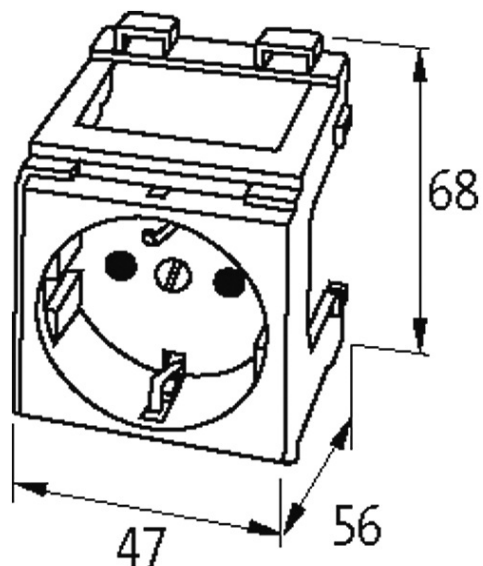

MODLINK MSVD CABINET POWER OUTLETS

NEMA5-15/USA 125V AC / 15 A, screw terminals

USA (NEMA 5-15) white
Screw terminals[Link to Product](#)**Illustration**

Product may differ from Image

General data

Dimensions H x W x D

68x47x56 mm

USA

Operating voltage	125 V AC
Operating current	15 A
No. of poles	2 + PE
Connection	Screw terminals: max. 2 × 2.5 mm ² (AWG 14)
Mounting method	DIN-rail mountable (EN 60715)

Commercial data

country of origin	HU
customs tariff number	85366990
EAN	4048879031349
eClass	27143423
Packaging unit	1