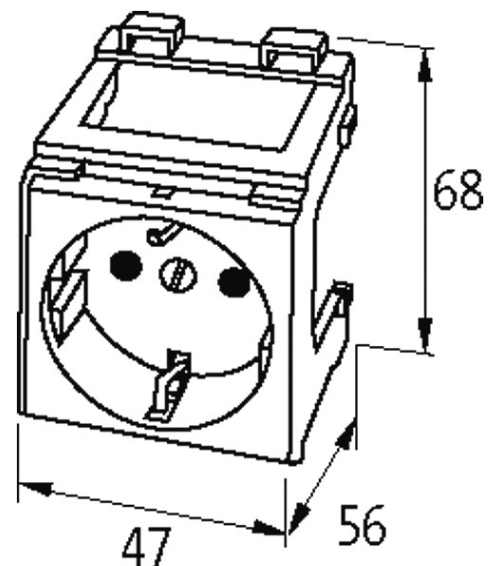

MODLINK MSVD CABINET POWER OUTLETS

Great Britain/BS 250V AC / 13 A

England (white)
Screw terminals[Link to Product](#)**Illustration**

Product may differ from Image

Approvals

BS

General data

Dimensions H x W x D	68x47x56 mm
----------------------	-------------

England (BS)

Operating voltage	250 V AC
-------------------	----------

Operating current	13 A
-------------------	------

No. of poles	2 + PE
--------------	--------

Connection	Screw terminals: max. 2 x 4 mm ² (AWG 12)
------------	--

Mounting method	DIN-rail mountable (EN 60715)
-----------------	-------------------------------

Commercial data

country of origin	HU
-------------------	----

customs tariff number	85366990
-----------------------	----------