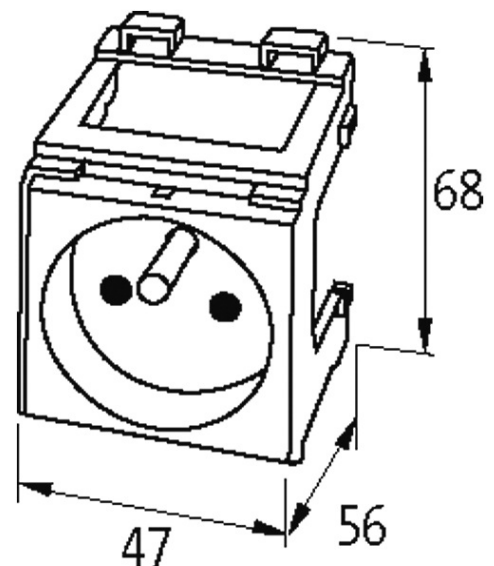

MODLINK MSVD CABINET POWER OUTLETS

France (UTE) orange 250V AC / 16 A

France (UTE-NF) orange
Screw terminals[Link to Product](#)**Illustration**

Product may differ from Image

Approvals

UTE

General data

Dimensions H x W x D	68x47x56 mm
----------------------	-------------

France (UTE-NF)

Operating voltage	250 V AC
-------------------	----------

Operating current	10...16 A
-------------------	-----------

Connection	Spring clamp terminals: max. 2 x 2.5 mm ² (AWG 14)
------------	---

Mounting method	DIN-rail mountable (EN 60715)
-----------------	-------------------------------

Commercial data

country of origin	FR
-------------------	----

customs tariff number	85366990
-----------------------	----------